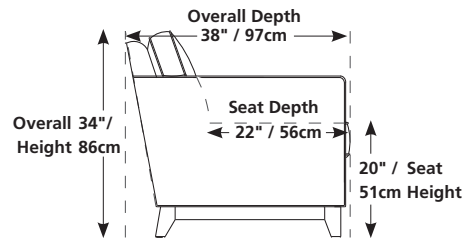

# SH201 / SA201

Over 300 leathers and fabrics to choose from. Your choice...

76" / 193cm wide  
12 LHF sofa  
13 RHF sofa

84" / 213cm wide  
35 RHF corner chaise  
36 LHF corner chaise

39" x 32" x 18"  
99cm x 81cm x 46cm  
04 ottoman