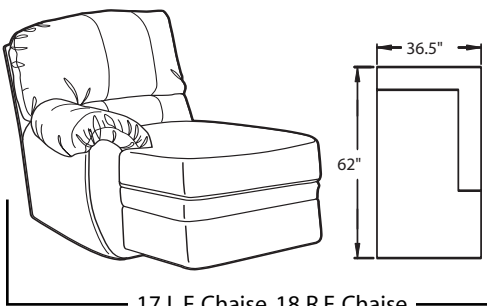

- **PowerRecline®** - Effortlessly recline to your favorite position
- **TouchMotion®** - Easily reclines at the touch of a button.
- **Wallaway®** - Fully reclines just inches away from the wall, allowing greater decorating flexibility and more efficient use of space.
- **Sleeper** - Mattress pulls out easily for a comfortable night's sleep.
- **ComfortRest®** - Provides continuous leg support when reclined.

12 Armless

54 Recliner

G87 Armless

17 L.F. Chaise, 18 R.F. Chaise

52 R.F. Recliner, 53 L.F. Recliner
A52 R.F. Power Recliner, A53 L.F. Power Recliner

13 Corner Chair

62 R.F. Recliner, 63 L.F. Recliner
A62 R.F. Power Recliner, A63 L.F. Power Recliner