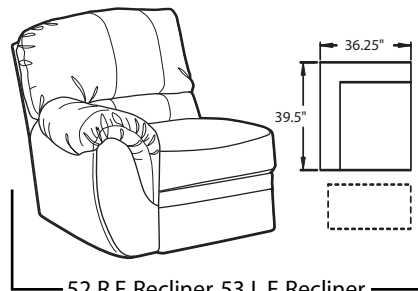

- **PowerRecline®** - Effortlessly recline to your favorite position
- **TouchMotion®** - Easily reclines at the touch of a button.
- **Wallaway®** - Fully reclines just inches away from the wall, allowing greater decorating flexibility and more efficient use of space.
- **Sleeper** - Mattress pulls out easily for a comfortable night's sleep.
- **ComfortRest®** - Provides continuous leg support when reclined.

12 Armless

54 Recliner

G87 Armless

17 L.F. Chaise, 18 R.F. Chaise

52 R.F. Recliner, 53 L.F. Recliner
A52 R.F. Power Recliner, A53 L.F. Power Recliner

13 Corner Chair

62 R.F. Recliner, 63 L.F. Recliner
A62 R.F. Power Recliner, A63 L.F. Power Recliner

68 R.F. Recliner, 67 L.F. Recliner
A68 R.F. Power Recliner, A67 L.F. Power Recliner

61 L.F. Sleeper, 64 R.F. Sleeper

88 Armless Sleeper