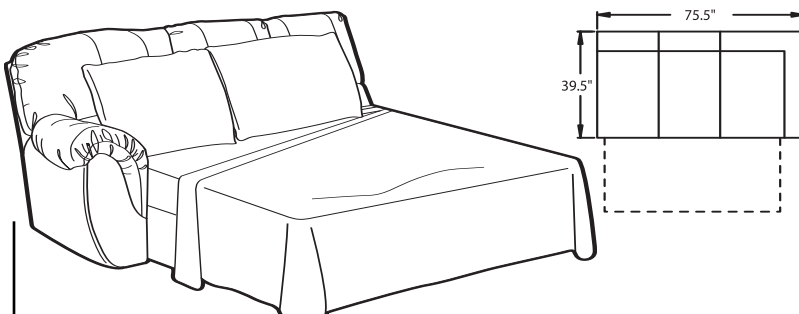

- **PowerRecline®** - Effortlessly recline to your favorite position
- **TouchMotion®** - Easily reclines at the touch of a button.
- **Wallaway®** - Fully reclines just inches away from the wall, allowing greater decorating flexibility and more efficient use of space.
- **Sleeper** - Mattress pulls out easily for a comfortable night's sleep.
- **ComfortRest®** - Provides continuous leg support when reclined.

12 Armless

54 Recliner

G87 Armless

17 L.F. Chaise, 18 R.F. Chaise

52 R.F. Recliner, 53 L.F. Recliner
A52 R.F. Power Recliner, A53 L.F. Power Recliner

13 Corner Chair

62 R.F. Recliner, 63 L.F. Recliner
A62 R.F. Power Recliner, A63 L.F. Power Recliner

68 R.F. Recliner, 67 L.F. Recliner
A68 R.F. Power Recliner, A67 L.F. Power Recliner

61 L.F. Sleeper, 64 R.F. Sleeper

88 Armless Sleeper