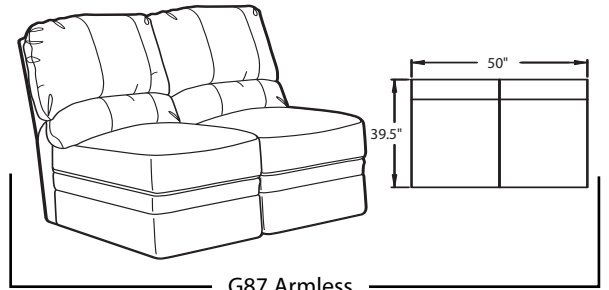

- **PowerRecline®** - Effortlessly recline to your favorite position
- **TouchMotion®** - Easily reclines at the touch of a button.
- **Wallaway®** - Fully reclines just inches away from the wall, allowing greater decorating flexibility and more efficient use of space.
- **Sleeper** - Mattress pulls out easily for a comfortable night's sleep.
- **ComfortRest®** - Provides continuous leg support when reclined.

12 Armless

54 Recliner

G87 Armless

17 L.F. Chaise, 18 R.F. Chaise

52 R.F. Recliner, 53 L.F. Recliner
A52 R.F. Power Recliner, A53 L.F. Power Recliner

13 Corner Chair

62 R.F. Recliner, 63 L.F. Recliner
A62 R.F. Power Recliner, A63 L.F. Power Recliner

68 R.F. Recliner, 67 L.F. Recliner
A68 R.F. Power Recliner, A67 L.F. Power Recliner

61 L.F. Sleeper, 64 R.F. Sleeper

88 Armless Sleeper