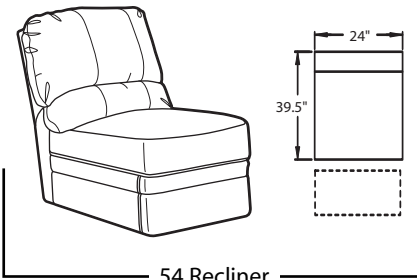

- **PowerRecline®** - Effortlessly recline to your favorite position
- **TouchMotion®** - Easily reclines at the touch of a button.
- **Wallaway®** - Fully reclines just inches away from the wall, allowing greater decorating flexibility and more efficient use of space.
- **Sleeper** - Mattress pulls out easily for a comfortable night's sleep.
- **ComfortRest®** - Provides continuous leg support when reclined.

12 Armless

54 Recliner

G87 Armless

17 L.F. Chaise, 18 R.F. Chaise

52 R.F. Recliner, 53 L.F. Recliner
A52 R.F. Power Recliner, A53 L.F. Power Recliner

13 Corner Chair

62 R.F. Recliner, 63 L.F. Recliner
A62 R.F. Power Recliner, A63 L.F. Power Recliner

68 R.F. Recliner, 67 L.F. Recliner
A68 R.F. Power Recliner, A67 L.F. Power Recliner

61 L.F. Sleeper, 64 R.F. Sleeper

88 Armless Sleeper