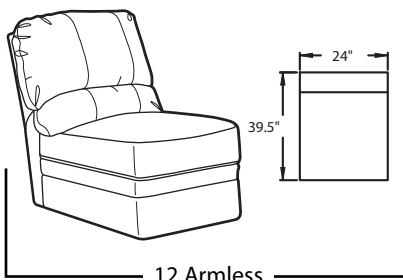

- **PowerRecline®** - Effortlessly recline to your favorite position
- **TouchMotion®** - Easily reclines at the touch of a button.
- **Wallaway®** - Fully reclines just inches away from the wall, allowing greater decorating flexibility and more efficient use of space.
- **Sleeper** - Mattress pulls out easily for a comfortable night's sleep.
- **ComfortRest®** - Provides continuous leg support when reclined.

12 Armless

54 Recliner

G87 Armless

17 L.F. Chaise, 18 R.F. Chaise

52 R.F. Recliner, 53 L.F. Recliner
A52 R.F. Power Recliner, A53 L.F. Power Recliner

13 Corner Chair

62 R.F. Recliner, 63 L.F. Recliner
A62 R.F. Power Recliner, A63 L.F. Power Recliner

68 R.F. Recliner, 67 L.F. Recliner
A68 R.F. Power Recliner, A67 L.F. Power Recliner

61 L.F. Sleeper, 64 R.F. Sleeper

88 Armless Sleeper