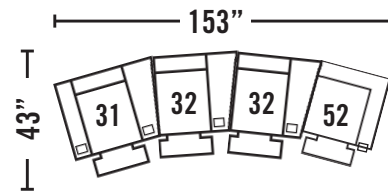

315 | CINEMA Reclining Furniture

AVAILABLE SKU'S

315-31 (POWER RECLINE) 2-ARM CONSOLE RECLINER W/ANGLED ARM

Overall Dimensions: W.44 D.43 H.42
Seat Dimensions: W.27 D.24 H.21

315-32 (POWER RECLINE) RAF 1-ARM CONSOLE RECLINER W/ANGLED ARM

Overall Dimensions: W.38 D.43 H.42
Seat Dimensions: W.27 D.24 H.21

315-52 (POWER RECLINE) RAF 1-ARM RECLINER

Overall Dimensions: W.33 D.43 H.42
Seat Dimensions: W.27 D.24 H.21

315-93 (POWER RECLINE) 2-ARM RECLINER

Overall Dimensions: W.38 D.43 H.42
Seat Dimensions: W.27 D.24 H.21

AVAILABLE IN:

07/5807-13

07/5807-21

07/5807-40

HOME
THEATER
■■■■■■■■■■

POPULAR CONFIGURATIONS

RECOMMENDED CORRELATES