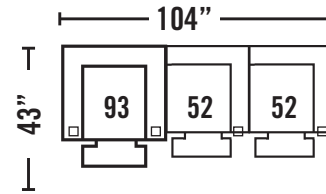

315 | CINEMA Reclining Furniture

AVAILABLE SKU'S

315-31 (POWER RECLINE) 2-ARM CONSOLE RECLINER W/ANGLED ARM

Overall Dimensions: W.44 D.43 H.42
Seat Dimensions: W.27 D.24 H.21

315-32 (POWER RECLINE) RAF 1-ARM CONSOLE RECLINER W/ANGLED ARM

Overall Dimensions: W.38 D.43 H.42
Seat Dimensions: W.27 D.24 H.21

315-52 (POWER RECLINE) RAF 1-ARM RECLINER

Overall Dimensions: W.33 D.43 H.42
Seat Dimensions: W.27 D.24 H.21

315-93 (POWER RECLINE) 2-ARM RECLINER

Overall Dimensions: W.38 D.43 H.42
Seat Dimensions: W.27 D.24 H.21

AVAILABLE IN:

07/5807-13

07/5807-21

07/5807-40

HOME
THEATER
■■■■■■■■■■

POPULAR CONFIGURATIONS

RECOMMENDED CORRELATES