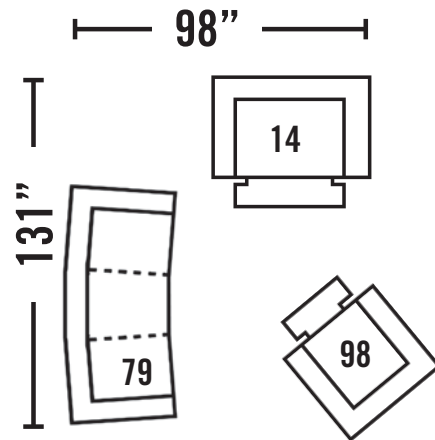

316 | ASTRO Reclining Furniture

AVAILABLE SKU'S

316-14 SNUGLER RECLINER

Overall Dimensions: W.53 D.41 H.41

Seat Dimensions: W.33 D.23 H.20

316-29 DBL. RECLINING LOVESEAT

Overall Dimensions: W.65 D.41 H.41

Seat Dimensions: W.45 D.23 H.20

316-79 DBL. RECLINING CONVERSATION SOFA

Overall Dimensions: W.90 D.45 H.41

Seat Dimensions: W.67 D.23 H.20

316-98/98S MATCHING ROCKER RECLINER

Overall Dimensions: W.41 D.41 H.41

Seat Dimensions: W.22 D.23 H.21

AVAILABLE IN:

4815-16

4815-17

SIMPLE SOLUTIONS
BY LANE HOME FURNISHINGS

POPULAR CONFIGURATION