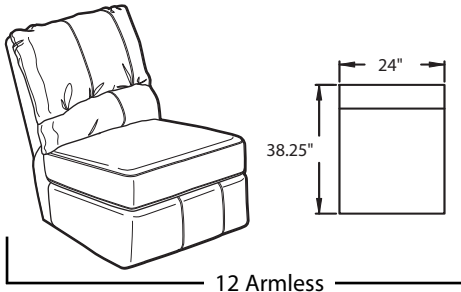

- **PowerRecline®** - Effortlessly recline to your favorite position
- **TouchMotion®** - Easily reclines at the touch of a button.
- **Wallaway®** - Fully reclines just inches away from the wall, allowing greater decorating flexibility and more efficient use of space.
- **Sleeper** - Mattress pulls out easily for a comfortable night's sleep.

12 Armless

54 Recliner

17 L.F. Chaise
18 R.F. Chaise

62 R.F. Recliner
63 L.F. Recliner
A62 R.F. Power Recliner
A63 L.F. Power Recliner

67 L.F. Reclining Love Seat
68 R.F. Reclining Love Seat
A67 L.F. Power Reclining Love Seat
A68 R.F. Power Reclining Love Seat