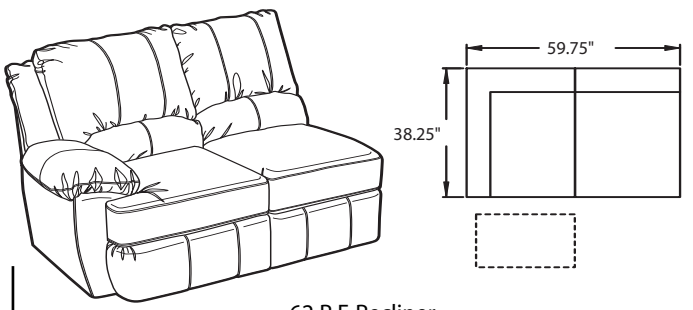

- **PowerRecline®** - Effortlessly recline to your favorite position
- **TouchMotion®** - Easily reclines at the touch of a button.
- **Wallaway®** - Fully reclines just inches away from the wall, allowing greater decorating flexibility and more efficient use of space.
- **Sleeper** - Mattress pulls out easily for a comfortable night's sleep.

12 Armless

54 Recliner

17 L.F. Chaise
18 R.F. Chaise

62 R.F. Recliner
63 L.F. Recliner
A62 R.F. Power Recliner
A63 L.F. Power Recliner

67 L.F. Reclining Love Seat
68 R.F. Reclining Love Seat
A67 L.F. Power Reclining Love Seat
A68 R.F. Power Reclining Love Seat