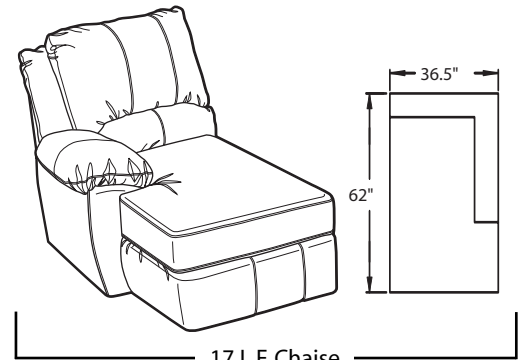

- **PowerRecline®** - Effortlessly recline to your favorite position
- **TouchMotion®** - Easily reclines at the touch of a button.
- **Wallaway®** - Fully reclines just inches away from the wall, allowing greater decorating flexibility and more efficient use of space.
- **Sleeper** - Mattress pulls out easily for a comfortable night's sleep.

12 Armless

54 Recliner

17 L.F. Chaise
18 R.F. Chaise

62 R.F. Recliner
63 L.F. Recliner
A62 R.F. Power Recliner
A63 L.F. Power Recliner

67 L.F. Reclining Love Seat
68 R.F. Reclining Love Seat
A67 L.F. Power Reclining Love Seat
A68 R.F. Power Reclining Love Seat