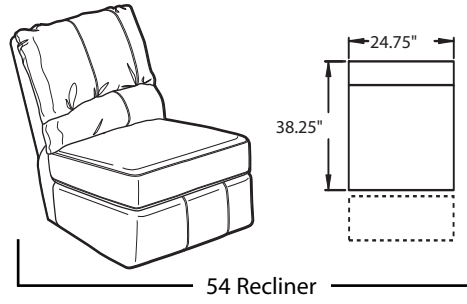

- **PowerRecline®** - Effortlessly recline to your favorite position
- **TouchMotion®** - Easily reclines at the touch of a button.
- **Wallaway®** - Fully reclines just inches away from the wall, allowing greater decorating flexibility and more efficient use of space.
- **Sleeper** - Mattress pulls out easily for a comfortable night's sleep.

12 Armless

54 Recliner

17 L.F. Chaise
18 R.F. Chaise

62 R.F. Recliner
63 L.F. Recliner
A62 R.F. Power Recliner
A63 L.F. Power Recliner

67 L.F. Reclining Love Seat
68 R.F. Reclining Love Seat
A67 L.F. Power Reclining Love Seat
A68 R.F. Power Reclining Love Seat