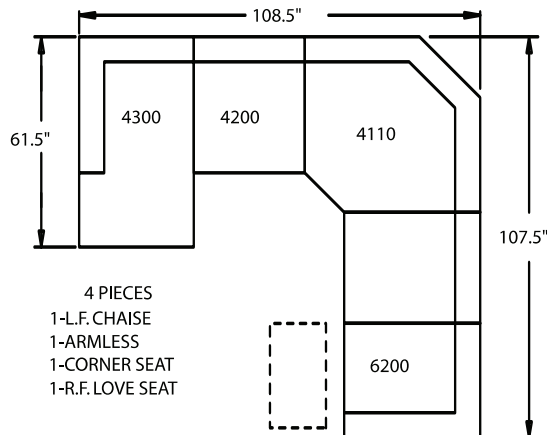

40" BACK HEIGHT ON ALL PIECES

4200 ARMLESS

4110 CORNER SEAT

4300 L.F. CHAISE
4400 R.F. CHAISE

6100 L.F. SLEEPER
6400 R.F. SLEEPER

6200 R.F. LOVE SEAT
6300 L.F. LOVE SEAT
6201 R.F. POWER
6301 L.F. POWER

6210 R.F. LOVE SEAT
6310 L.F. LOVE SEAT
6211 R.F. POWER
6311 L.F. POWER

3 PIECES
1-L.F. LOVE SEAT
1-CORNER SEAT
1-R.F. LOVE SEAT

3 PIECES
1-L.F. LOVE SEAT
1-CORNER SEAT
1-R.F. SLEEPER

4 PIECES
1-L.F. CHAISE
1-ARMLESS
1-CORNER SEAT
1-R.F. LOVE SEAT

5 PIECES
1-L.F. CHAISE
1-ARMLESS
1-ARMLESS
1-CORNER SEAT
1-R.F. SLEEPER