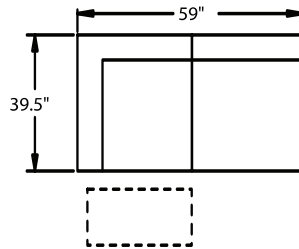

40" BACK HEIGHT ON ALL PIECES

4200 ARMLESS

4110 CORNER SEAT

4300 L.F. CHAISE
4400 R.F. CHAISE

6100 L.F. SLEEPER
6400 R.F. SLEEPER

6200 R.F. LOVE SEAT
6300 L.F. LOVE SEAT
6201 R.F. POWER
6301 L.F. POWER

6210 R.F. LOVE SEAT
6310 L.F. LOVE SEAT
6211 R.F. POWER
6311 L.F. POWER

3 PIECES
1-L.F. LOVE SEAT
1-CORNER SEAT
1-R.F. LOVE SEAT

3 PIECES
1-L.F. LOVE SEAT
1-CORNER SEAT
1-R.F. SLEEPER

4 PIECES
1-L.F. CHAISE
1-ARMLESS
1-CORNER SEAT
1-R.F. LOVE SEAT

5 PIECES
1-L.F. CHAISE
1-ARMLESS
1-ARMLESS
1-CORNER SEAT
1-R.F. SLEEPER