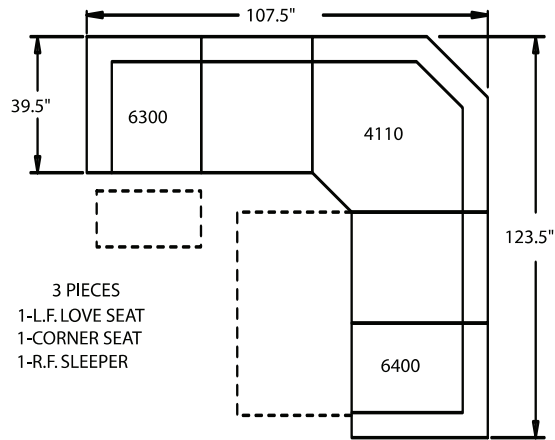

40" BACK HEIGHT ON ALL PIECES

4200 ARMLESS

4110 CORNER SEAT

4300 L.F. CHAISE
4400 R.F. CHAISE

6100 L.F. SLEEPER
6400 R.F. SLEEPER

6200 R.F. LOVE SEAT
6300 L.F. LOVE SEAT
6201 R.F. POWER
6301 L.F. POWER

6210 R.F. LOVE SEAT
6310 L.F. LOVE SEAT
6211 R.F. POWER
6311 L.F. POWER

3 PIECES
1-L.F. LOVE SEAT
1-CORNER SEAT
1-R.F. LOVE SEAT

3 PIECES
1-L.F. LOVE SEAT
1-CORNER SEAT
1-R.F. SLEEPER

4 PIECES
1-L.F. CHAISE
1-ARMLESS
1-CORNER SEAT
1-R.F. LOVE SEAT

5 PIECES
1-L.F. CHAISE
1-ARMLESS
1-ARMLESS
1-CORNER SEAT
1-R.F. SLEEPER