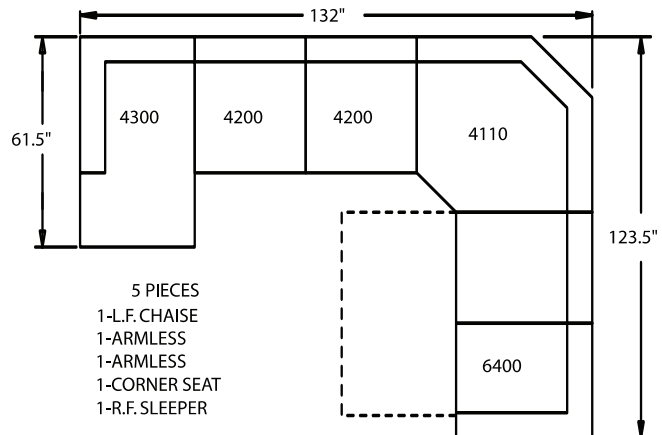

40" BACK HEIGHT ON ALL PIECES

4200 ARMLESS

4110 CORNER SEAT

4300 L.F. CHAISE
4400 R.F. CHAISE

6100 L.F. SLEEPER
6400 R.F. SLEEPER

6200 R.F. LOVE SEAT
6300 L.F. LOVE SEAT
6201 R.F. POWER
6301 L.F. POWER

6210 R.F. LOVE SEAT
6310 L.F. LOVE SEAT
6211 R.F. POWER
6311 L.F. POWER

3 PIECES
1-L.F. LOVE SEAT
1-CORNER SEAT
1-R.F. LOVE SEAT

3 PIECES
1-L.F. LOVE SEAT
1-CORNER SEAT
1-R.F. SLEEPER

4 PIECES
1-L.F. CHAISE
1-ARMLESS
1-CORNER SEAT
1-R.F. LOVE SEAT

5 PIECES
1-L.F. CHAISE
1-ARMLESS
1-ARMLESS
1-CORNER SEAT
1-R.F. SLEEPER