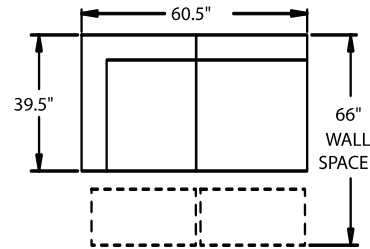

40" BACK HEIGHT ON ALL PIECES

4200 ARMLESS

4110 CORNER SEAT

4300 L.F. CHAISE
4400 R.F. CHAISE

6100 L.F. SLEEPER
6400 R.F. SLEEPER

6200 R.F. LOVE SEAT
6300 L.F. LOVE SEAT
6201 R.F. POWER
6301 L.F. POWER

6210 R.F. LOVE SEAT
6310 L.F. LOVE SEAT
6211 R.F. POWER
6311 L.F. POWER

3 PIECES
1-L.F. LOVE SEAT
1-CORNER SEAT
1-R.F. LOVE SEAT

3 PIECES
1-L.F. LOVE SEAT
1-CORNER SEAT
1-R.F. SLEEPER

4 PIECES
1-L.F. CHAISE
1-ARMLESS
1-CORNER SEAT
1-R.F. LOVE SEAT

5 PIECES
1-L.F. CHAISE
1-ARMLESS
1-ARMLESS
1-CORNER SEAT
1-R.F. SLEEPER