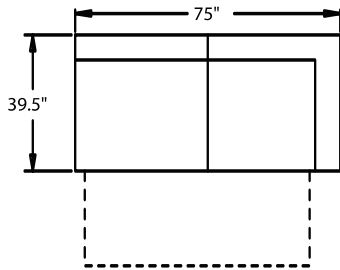

40" BACK HEIGHT ON ALL PIECES

4200 ARMLESS

4110 CORNER SEAT

4300 L.F. CHAISE
4400 R.F. CHAISE

6100 L.F. SLEEPER
6400 R.F. SLEEPER

6200 R.F. LOVE SEAT
6300 L.F. LOVE SEAT
6201 R.F. POWER
6301 L.F. POWER

6210 R.F. LOVE SEAT
6310 L.F. LOVE SEAT
6211 R.F. POWER
6311 L.F. POWER

3 PIECES
1-L.F. LOVE SEAT
1-CORNER SEAT
1-R.F. LOVE SEAT

3 PIECES
1-L.F. LOVE SEAT
1-CORNER SEAT
1-R.F. SLEEPER

4 PIECES
1-L.F. CHAISE
1-ARMLESS
1-CORNER SEAT
1-R.F. LOVE SEAT

5 PIECES
1-L.F. CHAISE
1-ARMLESS
1-ARMLESS
1-CORNER SEAT
1-R.F. SLEEPER