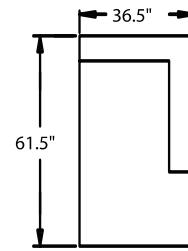

40" BACK HEIGHT ON ALL PIECES

4200 ARMLESS

4110 CORNER SEAT

4300 L.F. CHAISE
4400 R.F. CHAISE

6100 L.F. SLEEPER
6400 R.F. SLEEPER

6200 R.F. LOVE SEAT
6300 L.F. LOVE SEAT
6201 R.F. POWER
6301 L.F. POWER

6210 R.F. LOVE SEAT
6310 L.F. LOVE SEAT
6211 R.F. POWER
6311 L.F. POWER

3 PIECES
1-L.F. LOVE SEAT
1-CORNER SEAT
1-R.F. LOVE SEAT

3 PIECES
1-L.F. LOVE SEAT
1-CORNER SEAT
1-R.F. SLEEPER

4 PIECES
1-L.F. CHAISE
1-ARMLESS
1-CORNER SEAT
1-R.F. LOVE SEAT

5 PIECES
1-L.F. CHAISE
1-ARMLESS
1-ARMLESS
1-CORNER SEAT
1-R.F. SLEEPER