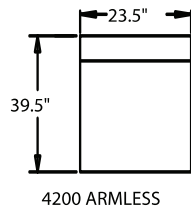

40" BACK HEIGHT ON ALL PIECES

4200 ARMLESS

4110 CORNER SEAT

4300 L.F. CHAISE
4400 R.F. CHAISE

6100 L.F. SLEEPER
6400 R.F. SLEEPER

6200 R.F. LOVE SEAT
6300 L.F. LOVE SEAT
6201 R.F. POWER
6301 L.F. POWER

6210 R.F. LOVE SEAT
6310 L.F. LOVE SEAT
6211 R.F. POWER
6311 L.F. POWER

3 PIECES
1-L.F. LOVE SEAT
1-CORNER SEAT
1-R.F. LOVE SEAT

3 PIECES
1-L.F. LOVE SEAT
1-CORNER SEAT
1-R.F. SLEEPER

4 PIECES
1-L.F. CHAISE
1-ARMLESS
1-CORNER SEAT
1-R.F. LOVE SEAT

5 PIECES
1-L.F. CHAISE
1-ARMLESS
1-ARMLESS
1-CORNER SEAT
1-R.F. SLEEPER