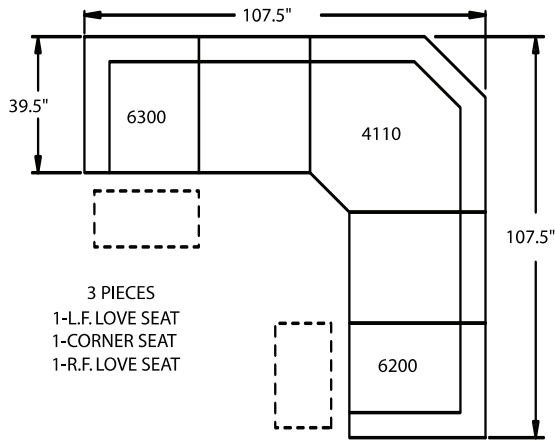

40" BACK HEIGHT ON ALL PIECES

4200 ARMLESS

4110 CORNER SEAT

4300 L.F. CHAISE
4400 R.F. CHAISE

6100 L.F. SLEEPER
6400 R.F. SLEEPER

6200 R.F. LOVE SEAT
6300 L.F. LOVE SEAT
6201 R.F. POWER
6301 L.F. POWER

6210 R.F. LOVE SEAT
6310 L.F. LOVE SEAT
6211 R.F. POWER
6311 L.F. POWER

3 PIECES
1-L.F. LOVE SEAT
1-CORNER SEAT
1-R.F. LOVE SEAT

3 PIECES
1-L.F. LOVE SEAT
1-CORNER SEAT
1-R.F. SLEEPER

4 PIECES
1-L.F. CHAISE
1-ARMLESS
1-CORNER SEAT
1-R.F. LOVE SEAT

5 PIECES
1-L.F. CHAISE
1-ARMLESS
1-ARMLESS
1-CORNER SEAT
1-R.F. SLEEPER