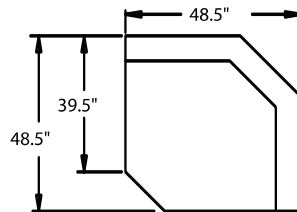

40" BACK HEIGHT ON ALL PIECES

4200 ARMLESS

4110 CORNER SEAT

4300 L.F. CHAISE
4400 R.F. CHAISE

6100 L.F. SLEEPER
6400 R.F. SLEEPER

6200 R.F. LOVE SEAT
6300 L.F. LOVE SEAT
6201 R.F. POWER
6301 L.F. POWER

6210 R.F. LOVE SEAT
6310 L.F. LOVE SEAT
6211 R.F. POWER
6311 L.F. POWER

3 PIECES
1-L.F. LOVE SEAT
1-CORNER SEAT
1-R.F. LOVE SEAT

3 PIECES
1-L.F. LOVE SEAT
1-CORNER SEAT
1-R.F. SLEEPER

4 PIECES
1-L.F. CHAISE
1-ARMLESS
1-CORNER SEAT
1-R.F. LOVE SEAT

5 PIECES
1-L.F. CHAISE
1-ARMLESS
1-ARMLESS
1-CORNER SEAT
1-R.F. SLEEPER