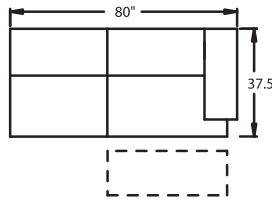

**6300** - LF, Wallaway®, TouchMotion3®, Loveseat  
**6301** - LF, Wallaway®, PowerRecline®, Loveseat  
**H. 39.5" W. 80" OD. 37.5"**

**6390** - LF, Wallaway®, Wedge, Loveseat  
**6391** - LF, Wallaway®, PowerRecline®, Wedge, Loveseat  
**H. 39.5" W. 71.75" OD. 37"**

Available in fabric or suede.

40080 SECTIONAL

39.5" BACK HEIGHT

5420 ARMLESS  
5421 POWER

4302 LF CHAISE  
PRESSBACK

4402 RF CHAISE  
PRESSBACK

4110 CORNER SEAT

6300 L.F. LOVE SEAT  
6301 POWER