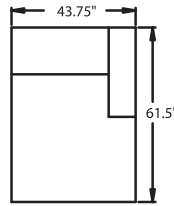

**6300** - LF, Wallaway®, TouchMotion3®, Loveseat  
**6301** - LF, Wallaway®, PowerRecline®, Loveseat  
**H. 39.5" W. 80" OD. 37.5"**

**6390** - LF, Wallaway®, Wedge, Loveseat  
**6391** - LF, Wallaway®, PowerRecline®, Wedge, Loveseat  
**H. 39.5" W. 71.75" OD. 37"**

Available in fabric or suede.

40080 SECTIONAL

39.5" BACK HEIGHT

5420 ARMLESS  
5421 POWER

4302 LF CHAISE  
PRESSBACK

4402 RF CHAISE  
PRESSBACK

4110 CORNER SEAT

6300 L.F. LOVE SEAT  
6301 POWER

6200 R.F. LOVE SEAT  
6201 POWER

6390 L.F. LOVE SEAT  
6391 POWER

6290 R.F. LOVE SEAT  
6291 POWER

3 PIECES  
1-L.F. LOVE SEAT  
1-CORNER SEAT  
1-R.F. LOVE SEAT

4 PIECES  
1-L.F. CHAISE  
1-ARMLESS RECLINER  
1-CORNER SEAT  
1-R.F. LOVE SEAT