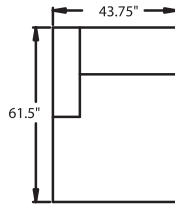

## SECTIONAL

**4110** - Corner Wedge  
**H. 39.5" W. 67.75" OD. 42.5"**

**4302** - LF Pressback Chaise  
**4402** - RF Pressback Chaise  
**H. 39.5" W. 43.75" OD. 61.5"**

**5420** - Chair & 1/2, Armless Wallaway®, TouchMotion3®  
**5421** - Chair & 1/2, Armless Wallaway®, PowerRecline®  
**H. 39.5" W. 48" OD. 37.25"**

**6200** - RF, Wallaway®, TouchMotion3®, Loveseat  
**6201** - RF, Wallaway®, PowerRecline®, Loveseat  
**H. 39.5" W. 80" OD. 37.5"**

**6290** - RF, Wallaway®, Wedge, Loveseat  
**6291** - RF, Wallaway®, PowerRecline®, Wedge, Loveseat  
**H. 39.5" W. 71.75" OD. 37"**

**6300** - LF, Wallaway®, TouchMotion3®, Loveseat  
**6301** - LF, Wallaway®, PowerRecline®, Loveseat  
**H. 39.5" W. 80" OD. 37.5"**

**6390** - LF, Wallaway®, Wedge, Loveseat  
**6391** - LF, Wallaway®, PowerRecline®, Wedge, Loveseat  
**H. 39.5" W. 71.75" OD. 37"**

Available in fabric or suede.

40080 SECTIONAL

39.5" BACK HEIGHT

5420 ARMLESS  
5421 POWER

4302 LF CHAISE  
PRESSBACK

4402 RF CHAISE  
PRESSBACK

4110 CORNER SEAT

6300 L.F. LOVE SEAT  
6301 POWER