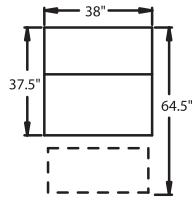

40080 SECTIONAL

39.5" BACK HEIGHT

5420 ARMLESS
5421 POWER