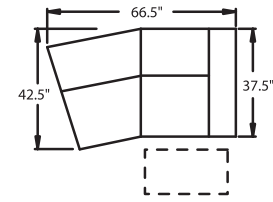

6290 R.F. LOVE SEAT
6291 POWER