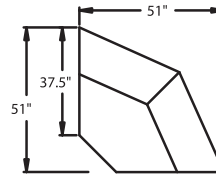

**6300** - LF, Wallaway®, TouchMotion3®, Loveseat  
**6301** - LF, Wallaway®, PowerRecline®, Loveseat  
**H. 39.5" W. 80" OD. 37.5"**

**6390** - LF, Wallaway®, Wedge, Loveseat  
**6391** - LF, Wallaway®, PowerRecline®, Wedge, Loveseat  
**H. 39.5" W. 71.75" OD. 37"**

Available in fabric or suede.

40080 SECTIONAL

39.5" BACK HEIGHT

5420 ARMLESS  
5421 POWER

4302 LF CHAISE  
PRESSBACK

4402 RF CHAISE  
PRESSBACK

4110 CORNER SEAT

6300 L.F. LOVE SEAT  
6301 POWER