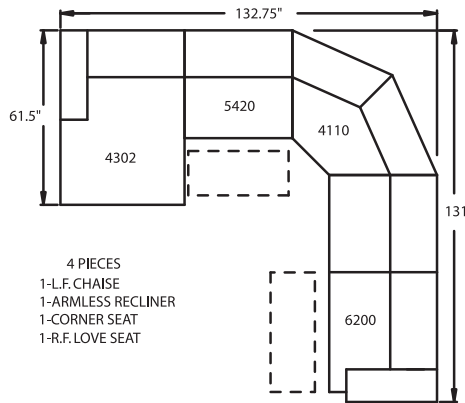

## SECTIONAL

**4110** - Corner Wedge  
**H. 39.5" W. 67.75" OD. 42.5"**

**4302** - LF Pressback Chaise  
**4402** - RF Pressback Chaise  
**H. 39.5" W. 43.75" OD. 61.5"**

**5420** - Chair & 1/2, Armless Wallaway®, TouchMotion3®  
**5421** - Chair & 1/2, Armless Wallaway®, PowerRecline®  
**H. 39.5" W. 48" OD. 37.25"**

**6300** - LF, Wallaway®, TouchMotion3®, Loveseat  
**6301** - LF, Wallaway®, PowerRecline®, Loveseat  
**H. 39.5" W. 80" OD. 37.5"**

**6390** - LF, Wallaway®, Wedge, Loveseat  
**6391** - LF, Wallaway®, PowerRecline®, Wedge, Loveseat  
**H. 39.5" W. 71.75" OD. 37"**

Available in fabric or suede.

40080 SECTIONAL

39.5" BACK HEIGHT

5420 ARMLESS  
5421 POWER

4302 LF CHAISE  
PRESSBACK

4402 RF CHAISE  
PRESSBACK

4110 CORNER SEAT

6300 L.F. LOVE SEAT  
6301 POWER

6200 R.F. LOVE SEAT  
6201 POWER

6390 L.F. LOVE SEAT  
6391 POWER

6290 R.F. LOVE SEAT  
6291 POWER

3 PIECES  
1-L.F. LOVE SEAT  
1-CORNER SEAT  
1-R.F. LOVE SEAT

4 PIECES  
1-L.F. CHAISE  
1-ARMLESS RECLINER  
1-CORNER SEAT  
1-R.F. LOVE SEAT