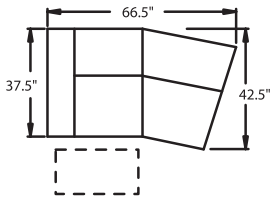

6390 L.F. LOVE SEAT
6391 POWER