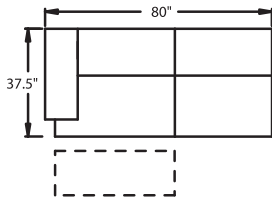

**6300** - LF, Wallaway®, TouchMotion3®, Loveseat  
**6301** - LF, Wallaway®, PowerRecline®, Loveseat  
**H. 39.5" W. 80" OD. 37.5"**

**6390** - LF, Wallaway®, Wedge, Loveseat  
**6391** - LF, Wallaway®, PowerRecline®, Wedge, Loveseat  
**H. 39.5" W. 71.75" OD. 37"**

Available in fabric or suede.

40080 SECTIONAL

39.5" BACK HEIGHT

5420 ARMLESS  
5421 POWER

4302 LF CHAISE  
PRESSBACK

4402 RF CHAISE  
PRESSBACK

4110 CORNER SEAT

6300 L.F. LOVE SEAT  
6301 POWER