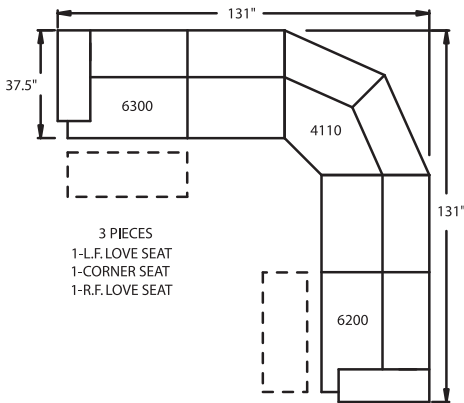

4 PIECES
1-L.F. CHAISE
1-ARMLESS RECLINER
1-CORNER SEAT
1-R.F. LOVE SEAT

3 PIECES
1-L.F. LOVE SEAT
1-CORNER SEAT
1-R.F. LOVE SEAT