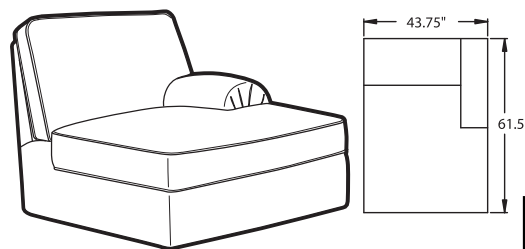

- **Wallaway®** - Fully reclines inches away from the wall, allowing greater decorating flexibility and more efficient use of space.
- **ComfortRest®** - Provides continuous, leg support when reclined.
- **PowerRecline®** - Effortlessly recline to your favorite position.
- **Cupholders** - Generously sized to fit most cans, bottles and drink cups.
- **TouchMotion®** - Easily reclines at the touch of a button.
- **Throw Pillows** - 18" x 18" correlating pillows add comfort and style.

6300 LAF Wallaway Loveseat
6301 LAF Wallaway Loveseat
with Power Recline

6200 RAF Wallaway Loveseat
6201 RAF Wallaway Loveseat
with Power Recline

4302 LAF Pressback Chaise

4402 RAF Pressback Chaise

5420 Armless Chair & 1/2 Recliner
5421 Armless Chair & 1/2 Recliner
with Power Recline