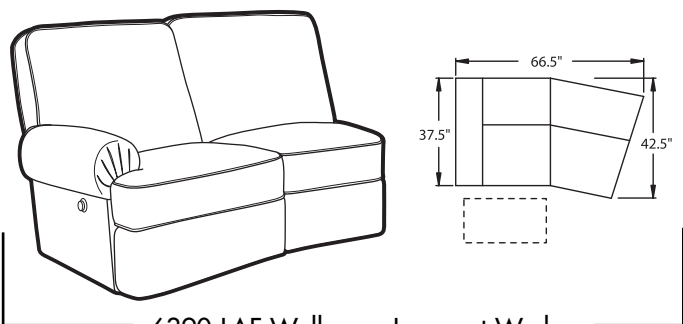

- **Wallaway®** - Fully reclines inches away from the wall, allowing greater decorating flexibility and more efficient use of space.
- **ComfortRest®** - Provides continuous, leg support when reclined.
- **PowerRecline®** - Effortlessly recline to your favorite position.
- **Cupholders** - Generously sized to fit most cans, bottles and drink cups.
- **TouchMotion®** - Easily reclines at the touch of a button.
- **Throw Pillows** - 18" x 18" correlating pillows add comfort and style.

6300 LAF Wallaway Loveseat
6301 LAF Wallaway Loveseat
with Power Recline

6200 RAF Wallaway Loveseat
6201 RAF Wallaway Loveseat
with Power Recline

4302 LAF Pressback Chaise

4402 RAF Pressback Chaise

5420 Armless Chair & 1/2 Recliner
5421 Armless Chair & 1/2 Recliner
with Power Recline

6390 LAF Wallaway Loveseat Wedge
6391 LAF Wallaway Loveseat Wedge
with Power Recline

6290 RAF Wallaway Loveseat Wedge
6291 RAF Wallaway Loveseat Wedge
with Power Recline

40080 Configurations