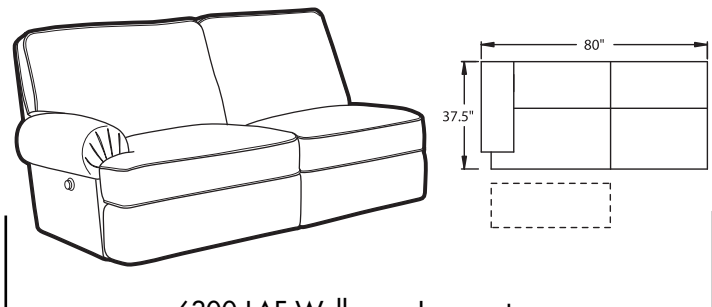

- **Wallaway®** - Fully reclines inches away from the wall, allowing greater decorating flexibility and more efficient use of space.
- **ComfortRest®** - Provides continuous, leg support when reclined.
- **PowerRecline®** - Effortlessly recline to your favorite position.
- **Cupholders** - Generously sized to fit most cans, bottles and drink cups.
- **TouchMotion®** - Easily reclines at the touch of a button.
- **Throw Pillows** - 18" x 18" correlating pillows add comfort and style.

6300 LAF Wallaway Loveseat
6301 LAF Wallaway Loveseat
with Power Recline

6200 RAF Wallaway Loveseat
6201 RAF Wallaway Loveseat
with Power Recline

4302 LAF Pressback Chaise

4402 RAF Pressback Chaise

5420 Armless Chair & 1/2 Recliner
5421 Armless Chair & 1/2 Recliner
with Power Recline