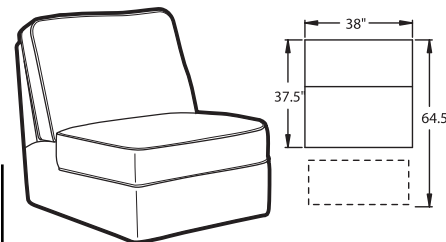

- **Wallaway®** - Fully reclines inches away from the wall, allowing greater decorating flexibility and more efficient use of space.
- **ComfortRest®** - Provides continuous, leg support when reclined.
- **PowerRecline®** - Effortlessly recline to your favorite position.
- **Cupholders** - Generously sized to fit most cans, bottles and drink cups.
- **TouchMotion®** - Easily reclines at the touch of a button.
- **Throw Pillows** - 18" x 18" correlating pillows add comfort and style.

6300 LAF Wallaway Loveseat
6301 LAF Wallaway Loveseat
with Power Recline

6200 RAF Wallaway Loveseat
6201 RAF Wallaway Loveseat
with Power Recline

4302 LAF Pressback Chaise

4402 RAF Pressback Chaise

5420 Armless Chair & 1/2 Recliner
5421 Armless Chair & 1/2 Recliner
with Power Recline

6390 LAF Wallaway Loveseat Wedge
6391 LAF Wallaway Loveseat Wedge
with Power Recline

6290 RAF Wallaway Loveseat Wedge
6291 RAF Wallaway Loveseat Wedge
with Power Recline

40080 Configurations