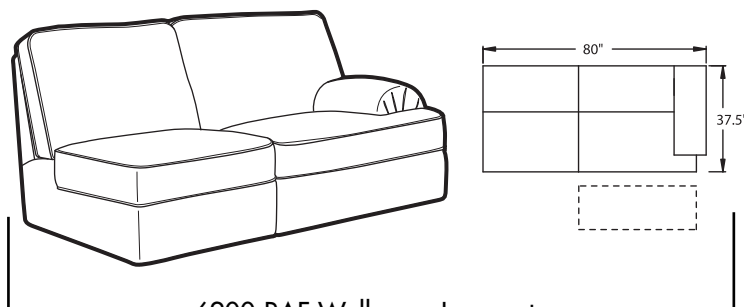

- **Wallaway®** - Fully reclines inches away from the wall, allowing greater decorating flexibility and more efficient use of space.
- **ComfortRest®** - Provides continuous, leg support when reclined.
- **PowerRecline®** - Effortlessly recline to your favorite position.
- **Cupholders** - Generously sized to fit most cans, bottles and drink cups.
- **TouchMotion®** - Easily reclines at the touch of a button.
- **Throw Pillows** - 18" x 18" correlating pillows add comfort and style.

6300 LAF Wallaway Loveseat
6301 LAF Wallaway Loveseat
with Power Recline

6200 RAF Wallaway Loveseat
6201 RAF Wallaway Loveseat
with Power Recline

4302 LAF Pressback Chaise

4402 RAF Pressback Chaise

5420 Armless Chair & 1/2 Recliner
5421 Armless Chair & 1/2 Recliner
with Power Recline