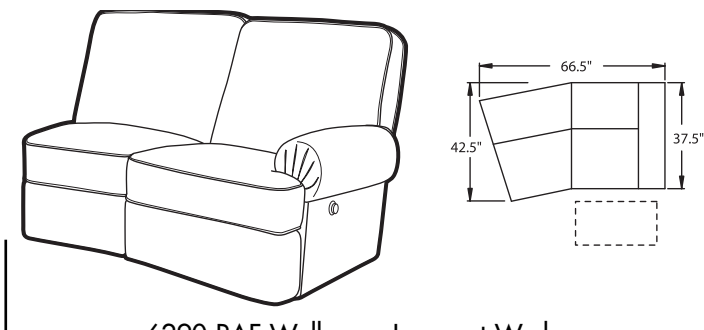

- **Wallaway®** - Fully reclines inches away from the wall, allowing greater decorating flexibility and more efficient use of space.
- **ComfortRest®** - Provides continuous, leg support when reclined.
- **PowerRecline®** - Effortlessly recline to your favorite position.
- **Cupholders** - Generously sized to fit most cans, bottles and drink cups.
- **TouchMotion®** - Easily reclines at the touch of a button.
- **Throw Pillows** - 18" x 18" correlating pillows add comfort and style.

6300 LAF Wallaway Loveseat
6301 LAF Wallaway Loveseat
with Power Recline

6200 RAF Wallaway Loveseat
6201 RAF Wallaway Loveseat
with Power Recline

4302 LAF Pressback Chaise

4402 RAF Pressback Chaise

5420 Armless Chair & 1/2 Recliner
5421 Armless Chair & 1/2 Recliner
with Power Recline

6390 LAF Wallaway Loveseat Wedge
6391 LAF Wallaway Loveseat Wedge
with Power Recline

6290 RAF Wallaway Loveseat Wedge
6291 RAF Wallaway Loveseat Wedge
with Power Recline

40080 Configurations