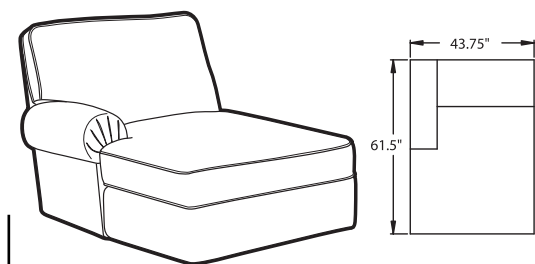

- **Wallaway®** - Fully reclines inches away from the wall, allowing greater decorating flexibility and more efficient use of space.
- **ComfortRest®** - Provides continuous, leg support when reclined.
- **PowerRecline®** - Effortlessly recline to your favorite position.
- **Cupholders** - Generously sized to fit most cans, bottles and drink cups.
- **TouchMotion®** - Easily reclines at the touch of a button.
- **Throw Pillows** - 18" x 18" correlating pillows add comfort and style.

6300 LAF Wallaway Loveseat
6301 LAF Wallaway Loveseat
with Power Recline

6200 RAF Wallaway Loveseat
6201 RAF Wallaway Loveseat
with Power Recline

4302 LAF Pressback Chaise

4402 RAF Pressback Chaise

5420 Armless Chair & 1/2 Recliner
5421 Armless Chair & 1/2 Recliner
with Power Recline