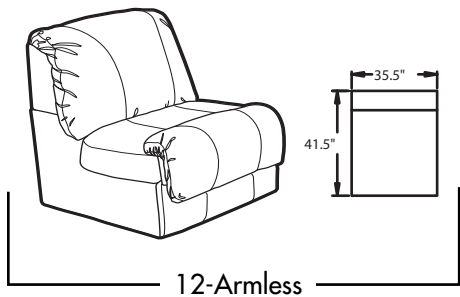

- **PowerRecline®** - Effortlessly recline to your favorite position with hidden button between the seat and arm.
- **Sleeper** - Innerspring mattress pulls out easily for a comfortable night's sleep.
- **ChaiseLounger** - Provides continuous, head-to-toe support when reclined.
- **EasyOff Backs** - Removable back for easier delivery and moving from room to room.
- **TouchMotion®** - Easily reclines at the touch of a button.
- **Wallaway®** - Fully reclines inches away from the wall, allowing greater decorating flexibility and more efficient use of space.

12-Armless

50, A50-Chair & 1/2

G13-Corner Seat

17-L.F. Chaise
18-R.F. Chaise

5R-R.F. Chair & 1/2
5L-L.F. Chair & 1/2
A5R-R.F. Power Chair & 1/2
A5L-L.F. Power Chair & 1/2

L496-75 L.F. Sleeper
R496-75 R.F. Sleeper