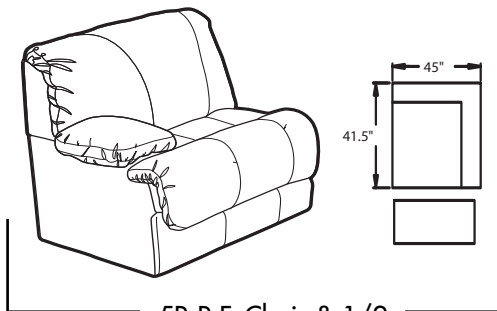

- **PowerRecline®** - Effortlessly recline to your favorite position with hidden button between the seat and arm.
- **Sleeper** - Innerspring mattress pulls out easily for a comfortable night's sleep.
- **ChaiseLounger** - Provides continuous, head-to-toe support when reclined.
- **EasyOff Backs** - Removable back for easier delivery and moving from room to room.
- **TouchMotion®** - Easily reclines at the touch of a button.
- **Wallaway®** - Fully reclines inches away from the wall, allowing greater decorating flexibility and more efficient use of space.

12-Armless

50, A50-Chair & 1/2

G13-Corner Seat

17-L.F. Chaise
18-R.F. Chaise

5R-R.F. Chair & 1/2
5L-L.F. Chair & 1/2
A5R-R.F. Power Chair & 1/2
A5L-L.F. Power Chair & 1/2

L496-75 L.F. Sleeper
R496-75 R.F. Sleeper