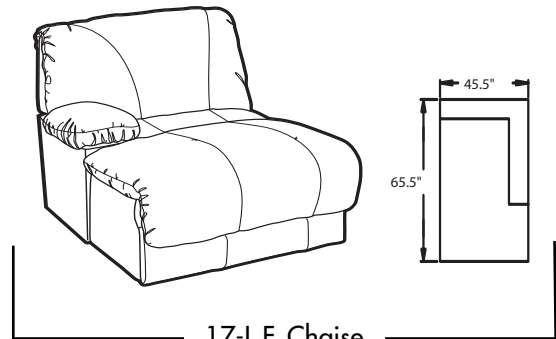

- **PowerRecline®** - Effortlessly recline to your favorite position with hidden button between the seat and arm.
- **Sleeper** - Innerspring mattress pulls out easily for a comfortable night's sleep.
- **ChaiseLounger** - Provides continuous, head-to-toe support when reclined.
- **EasyOff Backs** - Removable back for easier delivery and moving from room to room.
- **TouchMotion®** - Easily reclines at the touch of a button.
- **Wallaway®** - Fully reclines inches away from the wall, allowing greater decorating flexibility and more efficient use of space.

12-Armless

50, A50-Chair & 1/2

G13-Corner Seat

17-L.F. Chaise
18-R.F. Chaise

5R-R.F. Chair & 1/2
5L-L.F. Chair & 1/2
A5R-R.F. Power Chair & 1/2
A5L-L.F. Power Chair & 1/2

L496-75 L.F. Sleeper
R496-75 R.F. Sleeper