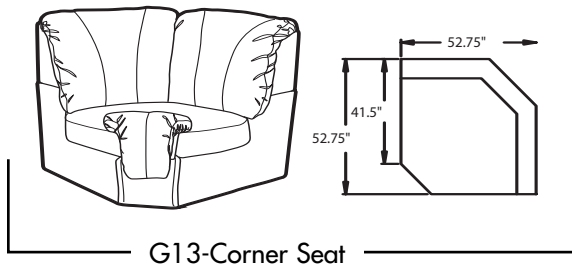

- **PowerRecline®** - Effortlessly recline to your favorite position with hidden button between the seat and arm.
- **Sleeper** - Innerspring mattress pulls out easily for a comfortable night's sleep.
- **ChaiseLounger** - Provides continuous, head-to-toe support when reclined.
- **EasyOff Backs** - Removable back for easier delivery and moving from room to room.
- **TouchMotion®** - Easily reclines at the touch of a button.
- **Wallaway®** - Fully reclines inches away from the wall, allowing greater decorating flexibility and more efficient use of space.

12-Armless

50, A50-Chair & 1/2

G13-Corner Seat

17-L.F. Chaise
18-R.F. Chaise

5R-R.F. Chair & 1/2
5L-L.F. Chair & 1/2
A5R-R.F. Power Chair & 1/2
A5L-L.F. Power Chair & 1/2

L496-75 L.F. Sleeper
R496-75 R.F. Sleeper