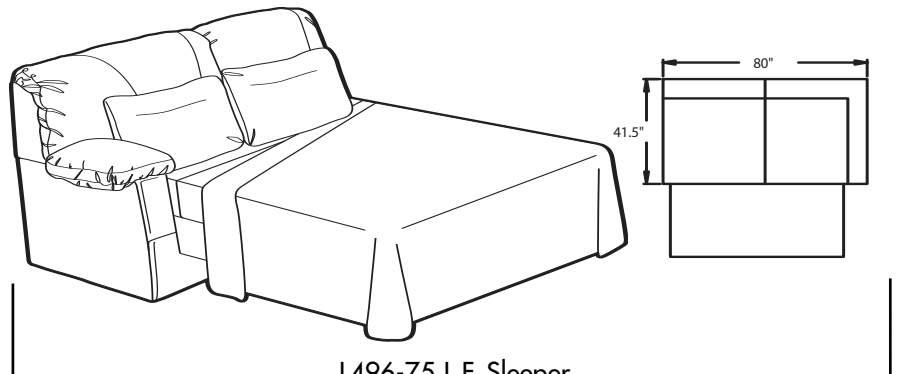

- **PowerRecline®** - Effortlessly recline to your favorite position with hidden button between the seat and arm.
- **Sleeper** - Innerspring mattress pulls out easily for a comfortable night's sleep.
- **ChaiseLounger** - Provides continuous, head-to-toe support when reclined.
- **EasyOff Backs** - Removable back for easier delivery and moving from room to room.
- **TouchMotion®** - Easily reclines at the touch of a button.
- **Wallaway®** - Fully reclines inches away from the wall, allowing greater decorating flexibility and more efficient use of space.

12-Armless

50, A50-Chair & 1/2

G13-Corner Seat

17-L.F. Chaise
18-R.F. Chaise

5R-R.F. Chair & 1/2
5L-L.F. Chair & 1/2
A5R-R.F. Power Chair & 1/2
A5L-L.F. Power Chair & 1/2

L496-75 L.F. Sleeper
R496-75 R.F. Sleeper