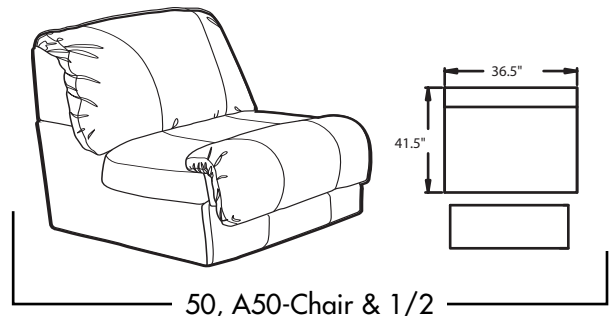

- **PowerRecline®** - Effortlessly recline to your favorite position with hidden button between the seat and arm.
- **Sleeper** - Innerspring mattress pulls out easily for a comfortable night's sleep.
- **ChaiseLounger** - Provides continuous, head-to-toe support when reclined.
- **EasyOff Backs** - Removable back for easier delivery and moving from room to room.
- **TouchMotion®** - Easily reclines at the touch of a button.
- **Wallaway®** - Fully reclines inches away from the wall, allowing greater decorating flexibility and more efficient use of space.

12-Armless

50, A50-Chair & 1/2

G13-Corner Seat

17-L.F. Chaise
18-R.F. Chaise

5R-R.F. Chair & 1/2
5L-L.F. Chair & 1/2
A5R-R.F. Power Chair & 1/2
A5L-L.F. Power Chair & 1/2

L496-75 L.F. Sleeper
R496-75 R.F. Sleeper