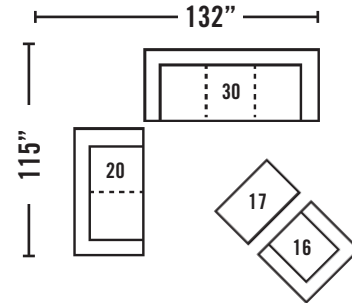

647 | ELIZABETH Stationary Furniture

AVAILABLE SKU'S

647-16 STATIONARY CHAIR

OVERALL DIMENSIONS: W.44 D.42 H.40
SEAT DIMENSIONS: W.22 D.26 H.21

647-17 OTTOMAN

OVERALL DIMENSIONS W.37 D.26 H.21

647-20 STATIONARY LOVESEAT

OVERALL DIMENSIONS W.73 D.42 H.40
SEAT DIMENSIONS W.51 D.26 H.21

647-30 STATIONARY SOFA

OVERALL DIMENSIONS W.99 D.42 H.40
SEAT DIMENSIONS W.69 D.26 H.21

647-35 QUEEN SLEEPER SOFA

OVERALL DIMENSIONS W.90 D.42 H.40
SEAT DIMENSIONS W.77 D.26 H.21

ALSO AVAILABLE IN:

158/164-22

C3 POCKET COIL SEATING
Built for Comfort • Engineered to Last

SS SIMPLE SOLUTIONS
BY LANE HOME FURNISHINGS

05/10

POPULAR CONFIGURATION

AVAILABLE PACKAGES

Style-Sku	Swatch Package	Body Cover/Color	Pillow A	Pillow B		
647-35 647-30 647-20 647-17 647-16	734	1859-32 1859-32 1859-32 1859-32 1859-32	6987-32 6987-32 6987-32 N/A 6987-32	8908-32 8908-32 N/A N/A N/A		
647-35 647-30 647-20 647-17 647-16		735	6968-40 6968-40 6968-40 6968-40 6968-40	6946-17 6946-17 6946-17 N/A 6946-17	8903-40 8903-40 N/A N/A N/A	
647-35 647-30 647-20 647-17 647-16			736	1925-62 1925-62 1925-62 1925-62 1925-62	6986-62 6986-62 6986-62 N/A 6986-62	6985-60 6985-60 N/A N/A N/A

RECOMMENDED CORRELATES

2902 MADELYN

Correlate Lo-Leg Recliner

11938 ELIZABETH

Trunk Accents

11937 ELIZABETH

Correlate Occasional Tables

This tearpad is property of Lane Furniture Industries, Inc., and possession does not constitute authority to purchase furniture. Specifications shown are subject to change without notice. ©2010 Lane Furniture Industries, Inc.

Lane®
HOME FURNISHINGS
Entertain. Engage. Escape.
WWW.LANEFURNITURE.COM