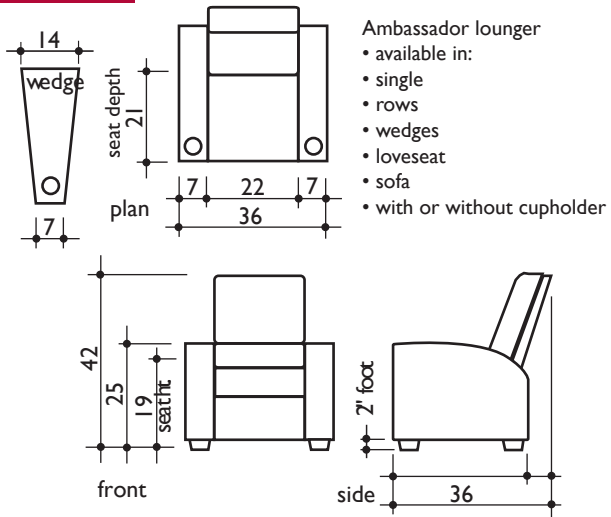

lounger basics

lounger clearances

seating plans

no scale - all dimensions are shown in inches

wedge configuration