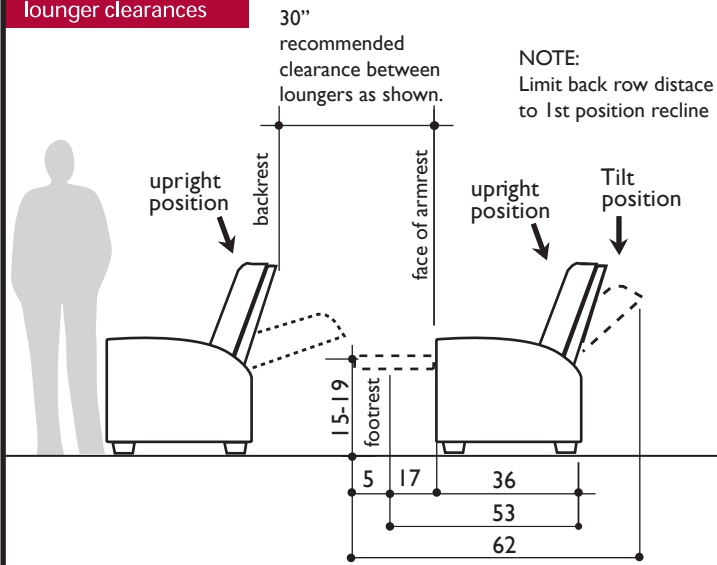

lounger basics

lounger clearances

seating plans

no scale - all dimensions are shown in inches

wedge configuration