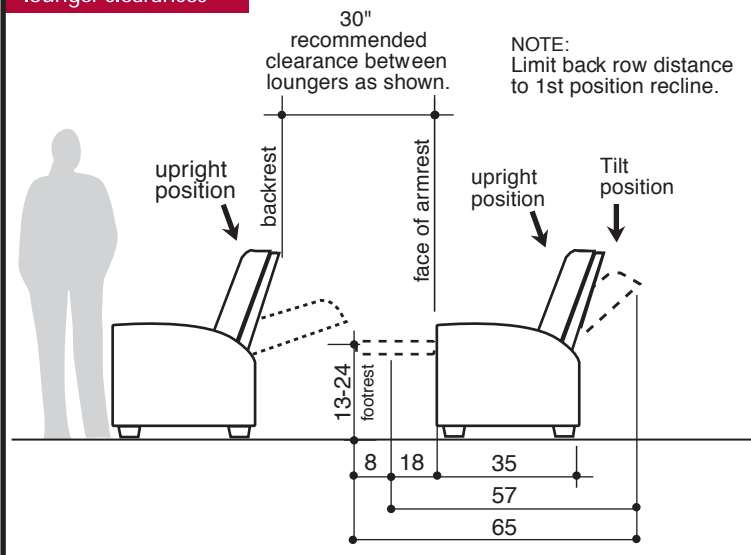

lounger basics

lounger clearances

seating plans

no scale - all dimensions are shown in inches

wedge configuration