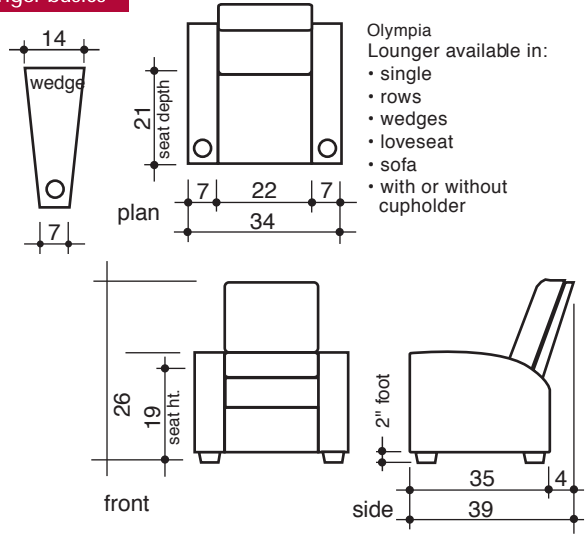

lounger basics

lounger clearances

seating plans

no scale - all dimensions are shown in inches

wedge configuration