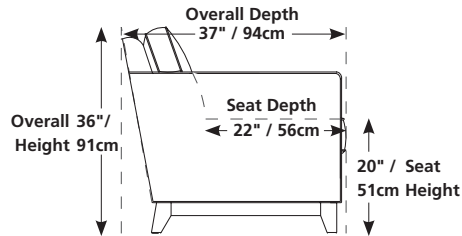

77292 / 70292 BECKS

Over 250 leathers and fabrics to choose from. Your choice...

Cosmopolitan

Cosmopolitan...
...*your style.*

Palliser® has the answer with a wide array of classic modern shapes that suit today's urban style to a T. With over 250 coverings to choose from, the look is custom, personal and truly unique.

76" / 193cm wide
01 sofa
inside arm to inside arm
= 63" / 160cm

55" / 140cm wide
03 loveseat
inside arm to inside arm
= 42" / 107cm

34" / 86cm wide
02 chair
inside arm to inside arm
= 21" / 53cm

20" x 20" x 16"
51cm x 51cm x 41cm
04 ottoman

76" / 193cm wide
21 sofa bed 54"
inside arm to inside arm
= 63" / 160cm

55" x 22" x 18"
140cm x 56cm x 46cm
94 cocktail ottoman