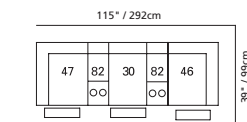

- 62" / 157cm wide
- 53 loveseat recliner
- 63 loveseat power recliner
- inside arm to inside arm = 43" / 109cm

- 25" / 64cm wide
- 30 armless recliner
- 60 armless power recliner

- 47" / 119cm wide
- 09 corner seat

- 04 home theater ottoman
- 44" x 28" x 19"
- 112cm x 72cm x 48cm
- storage drawer

## MOST POPULAR CONFIGURATIONS

A

B

D

E

F

G

H

I

NOTE: ALWAYS ASSEMBLE CONFIGURATIONS FROM RIGHT HAND FACING TO LEFT HAND FACING COMPONENTS