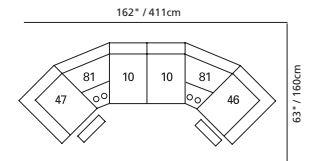

Design • It • Yourself

Wallhugger – fully reclines with only 2" / 5cm wall clearance, allowing greater decorating flexibility and more efficient use of space.

Forward extension to a maximum of 26" / 65cm.

- 38" / 97cm wide
- 31 power recliner
- 32 rocker recliner
- 33 swivel rocker recliner
- 35 wall hugger recliner
- 36 lift chair
- inside arm to inside arm = 18" / 46cm

- 25" / 64cm wide
- 10 armless chair

- 82 straight console
- 13" x 36" x 36"
- 33cm x 91cm x 91cm
- storage under armpad
- 2 cup holders

- 32" / 81cm wide
- 47 left arm facing recliner
- 67 left arm facing power recliner

- 74" / 188cm wide
- 26 left arm facing 54" sofa bed
- 27 right arm facing 54" sofa bed

- 80 home theater wedge
- 17" x 36" x 36"
- 43cm x 91cm x 91cm
- storage under armpad
- 2 cup holders

- 88" / 224cm wide
- 51 sofa recliner
- 61 sofa power recliner
- inside arm to inside arm = 67" / 170cm

- 32" / 81cm wide
- 46 right arm facing recliner
- 66 right arm facing power recliner

- 62" / 157cm wide
- 37 54" armless bed sectional unit

- 81 45° wedge
- 17" x 36" x 36"
- 91cm x 91cm x 91cm
- storage under armpad
- 2 cup holders

- 62" / 157cm wide
- 53 loveseat recliner
- 63 loveseat power recliner
- inside arm to inside arm = 43" / 109cm

- 25" / 64cm wide
- 30 armless recliner
- 60 armless power recliner

- 47" / 119cm wide
- 09 corner seat

- 04 home theater ottoman
- 44" x 28" x 19"
- 112cm x 72cm x 48cm
- storage drawer

MOST POPULAR CONFIGURATIONS

A

B

D

E

F

G

H

I

NOTE: ALWAYS ASSEMBLE CONFIGURATIONS FROM RIGHT HAND FACING TO LEFT HAND FACING COMPONENTS

STATIONARY OPTIONS

- 03 stationary loveseat
- 62" x 39" x 39"
- 157cm x 99cm x 99cm
- inside arm to inside arm = 43" / 109cm

- 22 60" sofa bed
- 87" x 39" x 39"
- 221cm x 99cm x 99cm
- inside arm to inside arm = 67" / 170cm