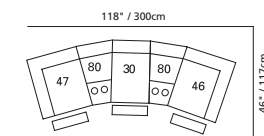

Design • It • Yourself

Wallhugger – fully reclines with only 2" / 5cm wall clearance, allowing greater decorating flexibility and more efficient use of space.

Forward extension to a maximum of 26" / 65cm.

- 38" / 97cm wide
- 31 power recliner
- 32 rocker recliner
- 33 swivel rocker recliner
- 35 wall hugger recliner
- 36 lift chair
- inside arm to inside arm = 18" / 46cm

- 25" / 64cm wide
- 10 armless chair

- 82 straight console
- 13" x 36" x 36"
- 33cm x 91cm x 91cm
- storage under armpad
- 2 cup holders

- 32" / 81cm wide
- 47 left arm facing recliner
- 67 left arm facing power recliner

- 74" / 188cm wide
- 26 left arm facing 54" sofa bed
- 27 right arm facing 54" sofa bed

- 80 home theater wedge
- 17" x 36" x 36"
- 43cm x 91cm x 91cm
- storage under armpad
- 2 cup holders

- 88" / 224cm wide
- 51 sofa recliner
- 61 sofa power recliner
- inside arm to inside arm = 67" / 170cm

- 32" / 81cm wide
- 46 right arm facing recliner
- 66 right arm facing power recliner

- 62" / 157cm wide
- 37 54" armless bed sectional unit

- 81 45° wedge
- 17" x 36" x 36"
- 91cm x 91cm x 91cm
- storage under armpad
- 2 cup holders

- 62" / 157cm wide
- 53 loveseat recliner
- 63 loveseat power recliner
- inside arm to inside arm = 43" / 109cm

- 25" / 64cm wide
- 30 armless recliner
- 60 armless power recliner

- 47" / 119cm wide
- 09 corner seat

- 04 home theater ottoman
- 44" x 28" x 19"
- 112cm x 72cm x 48cm
- storage drawer

MOST POPULAR CONFIGURATIONS

A

B

D

E

F

G

H

I

NOTE: ALWAYS ASSEMBLE CONFIGURATIONS FROM RIGHT HAND FACING TO LEFT HAND FACING COMPONENTS

STATIONARY OPTIONS

- 03 stationary loveseat
- 62" x 39" x 39"
- 157cm x 99cm x 99cm
- inside arm to inside arm = 43" / 109cm

- 22 60" sofa bed
- 87" x 39" x 39"
- 221cm x 99cm x 99cm
- inside arm to inside arm = 67" / 170cm