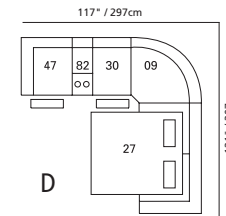

Design • It • Yourself

Wallhugger – fully reclines with only 2" / 5cm wall clearance, allowing greater decorating flexibility and more efficient use of space.

Forward extension to a maximum of 26" / 65cm.

- 38" / 97cm wide
- 31 power recliner
- 32 rocker recliner
- 33 swivel rocker recliner
- 35 wall hugger recliner
- 36 lift chair
- inside arm to inside arm = 18" / 46cm

- 25" / 64cm wide
- 10 armless chair

- 82 straight console
- 13" x 36" x 36"
- 33cm x 91cm x 91cm
- storage under armpad
- 2 cup holders

- 32" / 81cm wide
- 47 left arm facing recliner
- 67 left arm facing power recliner

- 74" / 188cm wide
- 26 left arm facing 54" sofa bed
- 27 right arm facing 54" sofa bed

- 80 home theater wedge
- 17" x 36" x 36"
- 43cm x 91cm x 91cm
- storage under armpad
- 2 cup holders

- 88" / 224cm wide
- 51 sofa recliner
- 61 sofa power recliner
- inside arm to inside arm = 67" / 170cm

- 32" / 81cm wide
- 46 right arm facing recliner
- 66 right arm facing power recliner

- 62" / 157cm wide
- 37 54" armless bed sectional unit

- 81 45° wedge
- 17" x 36" x 36"
- 91cm x 91cm x 91cm
- storage under armpad
- 2 cup holders

- 62" / 157cm wide
- 53 loveseat recliner
- 63 loveseat power recliner
- inside arm to inside arm = 43" / 109cm

- 25" / 64cm wide
- 30 armless recliner
- 60 armless power recliner

- 47" / 119cm wide
- 09 corner seat

- 04 home theater ottoman
- 44" x 28" x 19"
- 112cm x 72cm x 48cm
- storage drawer

MOST POPULAR CONFIGURATIONS

A

B

D

E

F

G

H

I

NOTE: ALWAYS ASSEMBLE CONFIGURATIONS FROM RIGHT HAND FACING TO LEFT HAND FACING COMPONENTS

STATIONARY OPTIONS

- 03 stationary loveseat
- 62" x 39" x 39"
- 157cm x 99cm x 99cm
- inside arm to inside arm = 43" / 109cm

- 22 60" sofa bed
- 87" x 39" x 39"
- 221cm x 99cm x 99cm
- inside arm to inside arm = 67" / 170cm