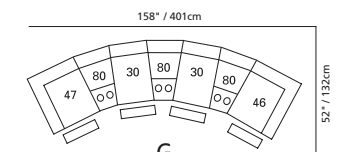

Design • It • Yourself

Wallhugger – fully reclines with only 2" / 5cm wall clearance, allowing greater decorating flexibility and more efficient use of space.

Forward extension to a maximum of 26" / 65cm.

- 38" / 97cm wide
- 31 power recliner
- 32 rocker recliner
- 33 swivel rocker recliner
- 35 wall hugger recliner
- 36 lift chair
- inside arm to inside arm = 18" / 46cm

- 25" / 64cm wide
- 10 armless chair

- 82 straight console
- 13" x 36" x 36"
- 33cm x 91cm x 91cm
- storage under armpad
- 2 cup holders

- 32" / 81cm wide
- 47 left arm facing recliner
- 67 left arm facing power recliner

- 74" / 188cm wide
- 26 left arm facing 54" sofa bed
- 27 right arm facing 54" sofa bed

- 80 home theater wedge
- 17" x 36" x 36"
- 43cm x 91cm x 91cm
- storage under armpad
- 2 cup holders

- 88" / 224cm wide
- 51 sofa recliner
- 61 sofa power recliner
- inside arm to inside arm = 67" / 170cm

- 32" / 81cm wide
- 46 right arm facing recliner
- 66 right arm facing power recliner

- 62" / 157cm wide
- 37 54" armless bed sectional unit

- 81 45° wedge
- 17" x 36" x 36"
- 91cm x 91cm x 91cm
- storage under armpad
- 2 cup holders

- 62" / 157cm wide
- 53 loveseat recliner
- 63 loveseat power recliner
- inside arm to inside arm = 43" / 109cm

- 25" / 64cm wide
- 30 armless recliner
- 60 armless power recliner

- 47" / 119cm wide
- 09 corner seat

- 04 home theater ottoman
- 44" x 28" x 19"
- 112cm x 72cm x 48cm
- storage drawer

MOST POPULAR CONFIGURATIONS

A

B

D

E

F

G

H

I

NOTE: ALWAYS ASSEMBLE CONFIGURATIONS FROM RIGHT HAND FACING TO LEFT HAND FACING COMPONENTS

STATIONARY OPTIONS

- 03 stationary loveseat
- 62" x 39" x 39"
- 157cm x 99cm x 99cm
- inside arm to inside arm = 43" / 109cm

- 22 60" sofa bed
- 87" x 39" x 39"
- 221cm x 99cm x 99cm
- inside arm to inside arm = 67" / 170cm