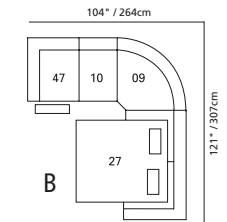

Design • It • Yourself

Wallhugger – fully reclines with only 2" / 5cm wall clearance, allowing greater decorating flexibility and more efficient use of space.

Forward extension to a maximum of 26" / 65cm.

- 38" / 97cm wide
- 31 power recliner
- 32 rocker recliner
- 33 swivel rocker recliner
- 35 wall hugger recliner
- 36 lift chair
- inside arm to inside arm = 18" / 46cm

- 25" / 64cm wide
- 10 armless chair

- 82 straight console
- 13" x 36" x 36"
- 33cm x 91cm x 91cm
- storage under armpad
- 2 cup holders

- 32" / 81cm wide
- 47 left arm facing recliner
- 67 left arm facing power recliner

- 74" / 188cm wide
- 26 left arm facing 54" sofa bed
- 27 right arm facing 54" sofa bed

- 80 home theater wedge
- 17" x 36" x 36"
- 43cm x 91cm x 91cm
- storage under armpad
- 2 cup holders

- 88" / 224cm wide
- 51 sofa recliner
- 61 sofa power recliner
- inside arm to inside arm = 67" / 170cm

- 32" / 81cm wide
- 46 right arm facing recliner
- 66 right arm facing power recliner

- 62" / 157cm wide
- 37 54" armless bed sectional unit

- 81 45° wedge
- 17" x 36" x 36"
- 91cm x 91cm x 91cm
- storage under armpad
- 2 cup holders

- 62" / 157cm wide
- 53 loveseat recliner
- 63 loveseat power recliner
- inside arm to inside arm = 43" / 109cm

- 25" / 64cm wide
- 30 armless recliner
- 60 armless power recliner

- 47" / 119cm wide
- 09 corner seat

- 04 home theater ottoman
- 44" x 28" x 19"
- 112cm x 72cm x 48cm
- storage drawer

MOST POPULAR CONFIGURATIONS

A

B

D

E

F

G

H

I

NOTE: ALWAYS ASSEMBLE CONFIGURATIONS FROM RIGHT HAND FACING TO LEFT HAND FACING COMPONENTS

STATIONARY OPTIONS

- 03 stationary loveseat
- 62" x 39" x 39"
- 157cm x 99cm x 99cm
- inside arm to inside arm = 43" / 109cm

- 22 60" sofa bed
- 87" x 39" x 39"
- 221cm x 99cm x 99cm
- inside arm to inside arm = 67" / 170cm