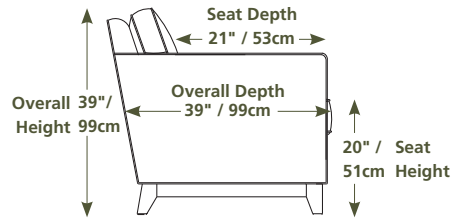

Design • It • Yourself

Wallhugger – fully reclines with only 2" / 5cm wall clearance, allowing greater decorating flexibility and more efficient use of space.

Forward extension to a maximum of 26" / 65cm.

- 38" / 97cm wide
- 31 power recliner
- 32 rocker recliner
- 33 swivel rocker recliner
- 35 wall hugger recliner
- 36 lift chair
- inside arm to inside arm = 18" / 46cm

- 25" / 64cm wide
- 10 armless chair

- 82 straight console
- 13" x 36" x 36"
- 33cm x 91cm x 91cm
- storage under armpad
- 2 cup holders

- 32" / 81cm wide
- 47 left arm facing recliner
- 67 left arm facing power recliner

- 74" / 188cm wide
- 26 left arm facing 54" sofa bed
- 27 right arm facing 54" sofa bed

- 80 home theater wedge
- 17" x 36" x 36"
- 43cm x 91cm x 91cm
- storage under armpad
- 2 cup holders

- 88" / 224cm wide
- 51 sofa recliner
- 61 sofa power recliner
- inside arm to inside arm = 67" / 170cm

- 32" / 81cm wide
- 46 right arm facing recliner
- 66 right arm facing power recliner

- 62" / 157cm wide
- 37 54" armless bed sectional unit

- 81 45° wedge
- 17" x 36" x 36"
- 91cm x 91cm x 91cm
- storage under armpad
- 2 cup holders

- 62" / 157cm wide
- 53 loveseat recliner
- 63 loveseat power recliner
- inside arm to inside arm = 43" / 109cm

- 25" / 64cm wide
- 30 armless recliner
- 60 armless power recliner

- 47" / 119cm wide
- 09 corner seat

- 04 home theater ottoman
- 44" x 28" x 19"
- 112cm x 72cm x 48cm
- storage drawer