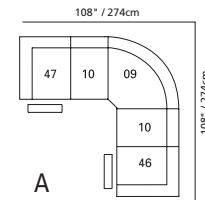

MOST POPULAR CONFIGURATIONS

A