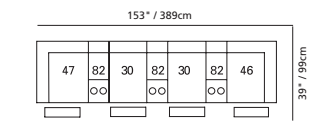

- 04 home theater ottoman
- 44" x 28" x 19"
- 112cm x 72cm x 48cm
- storage drawer

## MOST POPULAR CONFIGURATIONS

A

B

D

E

F

G

H

I

NOTE: ALWAYS ASSEMBLE CONFIGURATIONS FROM RIGHT HAND FACING TO LEFT HAND FACING COMPONENTS

### STATIONARY OPTIONS

- 03 stationary loveseat
- 62" x 39" x 39"
- 157cm x 99cm x 99cm
- inside arm to inside arm = 43" / 109cm

- 22 60" sofa bed
- 87" x 39" x 39"
- 221cm x 99cm x 99cm
- inside arm to inside arm = 67" / 170cm