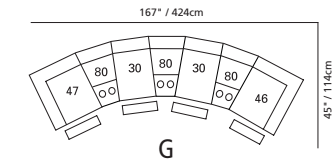

42" / 107cm wide
31 power recliner
32 rocker recliner
33 swivel rocker recliner
35 wall hugger recliner
inside arm to inside arm
= 17" / 43cm

33" / 84cm wide
47 left arm facing recliner
67 left arm facing power recliner

71" / 180cm wide
27 right arm facing
54" sofa bed

47" / 119cm wide
09 corner seat

82 straight console
13" x 36" x 36"
33cm x 91cm x 91cm
• storage under armpad
• 2 cup holders

80 home theater wedge
17" x 36" x 36"
43cm x 91cm x 91cm
• storage under armpad
• 2 cup holders

81 45° wedge
36" x 36" x 36"
91cm x 91cm x 91cm
• storage under armpad
• 2 cup holders

04 home theater ottoman
44" x 28" x 19"
112cm x 72cm x 48cm
• storage drawer

MOST POPULAR CONFIGURATIONS

NOTE: ALWAYS ASSEMBLE CONFIGURATIONS FROM RIGHT HAND FACING TO LEFT HAND FACING COMPONENTS

PALLISER
palliser.com

Sizes may vary + or - 1"/2.5 cm

Width x Depth x Height

Specifications subject to change.