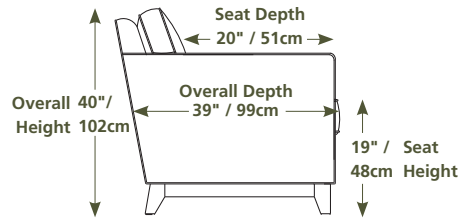

40099 / 45099 HARLEY

Over 100 leathers, fabrics and colours to choose from. Your choice...

Wallhugger – fully reclines with only 2" / 5cm wall clearance, allowing greater decorating flexibility and more efficient use of space.

Forward extension to a maximum of 26" / 65cm.

Design • It • Yourself

88" / 224cm wide
51 sofa recliner
61 sofa power recliner
inside arm to inside arm
= 63" / 160cm

65" / 165cm wide
53 loveseat recliner
63 loveseat power recliner
inside arm to inside arm
= 42" / 107cm

42" / 107cm wide
31 power recliner
32 rocker recliner
33 swivel rocker recliner
35 wall hugger recliner
inside arm to inside arm
= 17" / 43cm

33" / 84cm wide
47 left arm facing recliner
67 left arm facing power recliner

33" / 84cm wide
46 right arm facing recliner
66 right arm facing power recliner

23" / 58cm wide
30 armless recliner
60 armless power recliner

23" / 58cm wide
10 armless chair

71" / 180cm wide
26 left arm facing
54" sofa bed

71" / 180cm wide
27 right arm facing
54" sofa bed

47" / 119cm wide
09 corner seat

82 straight console
13" x 36" x 36"
33cm x 91cm x 91cm
• storage under armpad
• 2 cup holders

80 home theater wedge
17" x 36" x 36"
43cm x 91cm x 91cm
• storage under armpad
• 2 cup holders

81 45° wedge
36" x 36" x 36"
91cm x 91cm x 91cm
• storage under armpad
• 2 cup holders

04 home theater ottoman
44" x 28" x 19"
112cm x 72cm x 48cm
• storage drawer