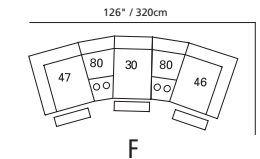

42" / 107cm wide
31 power recliner
32 rocker recliner
33 swivel rocker recliner
35 wall hugger recliner
inside arm to inside arm
= 17" / 43cm

33" / 84cm wide
47 left arm facing recliner
67 left arm facing power recliner

71" / 180cm wide
27 right arm facing
54" sofa bed

47" / 119cm wide
09 corner seat

82 straight console
13" x 36" x 36"
33cm x 91cm x 91cm
• storage under armpad
• 2 cup holders

80 home theater wedge
17" x 36" x 36"
43cm x 91cm x 91cm
• storage under armpad
• 2 cup holders

81 45° wedge
36" x 36" x 36"
91cm x 91cm x 91cm
• storage under armpad
• 2 cup holders

04 home theater ottoman
44" x 28" x 19"
112cm x 72cm x 48cm
• storage drawer

MOST POPULAR CONFIGURATIONS

NOTE: ALWAYS ASSEMBLE CONFIGURATIONS FROM RIGHT HAND FACING TO LEFT HAND FACING COMPONENTS

PALLISER
palliser.com

Sizes may vary + or - 1"/2.5 cm

Width x Depth x Height

Specifications subject to change.