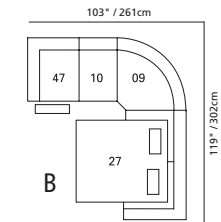

33" / 84cm wide
46 right arm facing recliner
66 right arm facing power recliner

23" / 58cm wide
30 armless recliner
60 armless power recliner

23" / 58cm wide
10 armless chair

71" / 180cm wide
26 left arm facing
54" sofa bed

71" / 180cm wide
27 right arm facing
54" sofa bed

47" / 119cm wide
09 corner seat

82 straight console
13" x 36" x 36"
33cm x 91cm x 91cm
• storage under armpad
• 2 cup holders

80 home theater wedge
17" x 36" x 36"
43cm x 91cm x 91cm
• storage under armpad
• 2 cup holders

81 45° wedge
36" x 36" x 36"
91cm x 91cm x 91cm
• storage under armpad
• 2 cup holders

04 home theater ottoman
44" x 28" x 19"
112cm x 72cm x 48cm
• storage drawer

MOST POPULAR CONFIGURATIONS

NOTE: ALWAYS ASSEMBLE CONFIGURATIONS FROM RIGHT HAND FACING TO LEFT HAND FACING COMPONENTS

PALLISER
palliser.com

Sizes may vary + or - 1"/2.5 cm

Width x Depth x Height

Specifications subject to change.