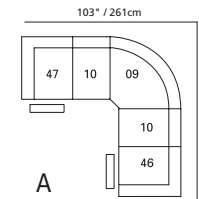

33" / 84cm wide
46 right arm facing recliner
66 right arm facing power recliner

23" / 58cm wide
30 armless recliner
60 armless power recliner

23" / 58cm wide
10 armless chair

71" / 180cm wide
26 left arm facing
54" sofa bed

71" / 180cm wide
27 right arm facing
54" sofa bed

47" / 119cm wide
09 corner seat

82 straight console
13" x 36" x 36"
33cm x 91cm x 91cm
• storage under armpad
• 2 cup holders

80 home theater wedge
17" x 36" x 36"
43cm x 91cm x 91cm
• storage under armpad
• 2 cup holders

81 45° wedge
36" x 36" x 36"
91cm x 91cm x 91cm
• storage under armpad
• 2 cup holders

04 home theater ottoman
44" x 28" x 19"
112cm x 72cm x 48cm
• storage drawer

MOST POPULAR CONFIGURATIONS

NOTE: ALWAYS ASSEMBLE CONFIGURATIONS FROM RIGHT HAND FACING TO LEFT HAND FACING COMPONENTS

PALLISER
palliser.com

Sizes may vary + or - 1"/2.5 cm

Width x Depth x Height

Specifications subject to change.