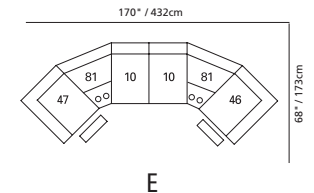

Forward extension to a maximum of 26" / 65cm.

Design • It • Yourself

88" / 224cm wide
51 sofa recliner
61 sofa power recliner
inside arm to inside arm
= 63" / 160cm

65" / 165cm wide
53 loveseat recliner
63 loveseat power recliner
inside arm to inside arm
= 42" / 107cm

71" / 180cm wide
27 right arm facing
54" sofa bed

47" / 119cm wide
09 corner seat

82 straight console
13" x 36" x 36"
33cm x 91cm x 91cm
• storage under armpad
• 2 cup holders

80 home theater wedge
17" x 36" x 36"
43cm x 91cm x 91cm
• storage under armpad
• 2 cup holders

81 45° wedge
36" x 36" x 36"
91cm x 91cm x 91cm
• storage under armpad
• 2 cup holders

04 home theater ottoman
44" x 28" x 19"
112cm x 72cm x 48cm
• storage drawer

MOST POPULAR CONFIGURATIONS

NOTE: ALWAYS ASSEMBLE CONFIGURATIONS FROM RIGHT HAND FACING TO LEFT HAND FACING COMPONENTS

PALLISER
palliser.com

Sizes may vary + or - 1"/2.5 cm

Width x Depth x Height

Specifications subject to change.