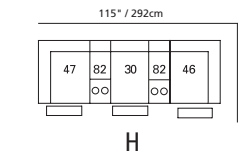

33" / 84cm wide
46 right arm facing recliner
66 right arm facing power recliner

23" / 58cm wide
30 armless recliner
60 armless power recliner

23" / 58cm wide
10 armless chair

71" / 180cm wide
26 left arm facing
54" sofa bed

71" / 180cm wide
27 right arm facing
54" sofa bed

47" / 119cm wide
09 corner seat

82 straight console
13" x 36" x 36"
33cm x 91cm x 91cm
• storage under armpad
• 2 cup holders

80 home theater wedge
17" x 36" x 36"
43cm x 91cm x 91cm
• storage under armpad
• 2 cup holders

81 45° wedge
36" x 36" x 36"
91cm x 91cm x 91cm
• storage under armpad
• 2 cup holders

04 home theater ottoman
44" x 28" x 19"
112cm x 72cm x 48cm
• storage drawer

MOST POPULAR CONFIGURATIONS

NOTE: ALWAYS ASSEMBLE CONFIGURATIONS FROM RIGHT HAND FACING TO LEFT HAND FACING COMPONENTS

PALLISER
palliser.com

Sizes may vary + or - 1"/2.5 cm

Width x Depth x Height

Specifications subject to change.