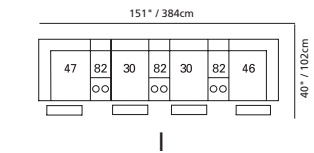

42" / 107cm wide
31 power recliner
32 rocker recliner
33 swivel rocker recliner
35 wall hugger recliner
inside arm to inside arm
= 17" / 43cm

33" / 84cm wide
47 left arm facing recliner
67 left arm facing power recliner

71" / 180cm wide
27 right arm facing
54" sofa bed

47" / 119cm wide
09 corner seat

82 straight console
13" x 36" x 36"
33cm x 91cm x 91cm
• storage under armpad
• 2 cup holders

80 home theater wedge
17" x 36" x 36"
43cm x 91cm x 91cm
• storage under armpad
• 2 cup holders

81 45° wedge
36" x 36" x 36"
91cm x 91cm x 91cm
• storage under armpad
• 2 cup holders

04 home theater ottoman
44" x 28" x 19"
112cm x 72cm x 48cm
• storage drawer

MOST POPULAR CONFIGURATIONS

NOTE: ALWAYS ASSEMBLE CONFIGURATIONS FROM RIGHT HAND FACING TO LEFT HAND FACING COMPONENTS

PALLISER
palliser.com

Sizes may vary + or - 1"/2.5 cm

Width x Depth x Height

Specifications subject to change.