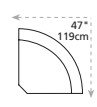

Forward extension to a maximum of 26" / 65cm.

Design • It • Yourself

88" / 224cm wide
51 sofa recliner
61 sofa power recliner
inside arm to inside arm
= 63" / 160cm

65" / 165cm wide
53 loveseat recliner
63 loveseat power recliner
inside arm to inside arm
= 42" / 107cm

42" / 107cm wide
31 power recliner
32 rocker recliner
33 swivel rocker recliner
35 wall hugger recliner
inside arm to inside arm
= 17" / 43cm

33" / 84cm wide
47 left arm facing recliner
67 left arm facing power recliner

33" / 84cm wide
46 right arm facing recliner
66 right arm facing power recliner

23" / 58cm wide
30 armless recliner
60 armless power recliner

23" / 58cm wide
10 armless chair

71" / 180cm wide
26 left arm facing
54" sofa bed

71" / 180cm wide
27 right arm facing
54" sofa bed

47" / 119cm wide
09 corner seat

82 straight console
13" x 36" x 36"
33cm x 91cm x 91cm
• storage under armpad
• 2 cup holders

80 home theater wedge
17" x 36" x 36"
43cm x 91cm x 91cm
• storage under armpad
• 2 cup holders