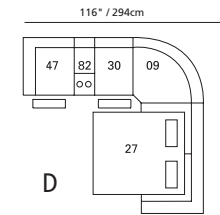

42" / 107cm wide
31 power recliner
32 rocker recliner
33 swivel rocker recliner
35 wall hugger recliner
inside arm to inside arm
= 17" / 43cm

33" / 84cm wide
47 left arm facing recliner
67 left arm facing power recliner

71" / 180cm wide
27 right arm facing
54" sofa bed

47" / 119cm wide
09 corner seat

82 straight console
13" x 36" x 36"
33cm x 91cm x 91cm
• storage under armpad
• 2 cup holders

80 home theater wedge
17" x 36" x 36"
43cm x 91cm x 91cm
• storage under armpad
• 2 cup holders

81 45° wedge
36" x 36" x 36"
91cm x 91cm x 91cm
• storage under armpad
• 2 cup holders

04 home theater ottoman
44" x 28" x 19"
112cm x 72cm x 48cm
• storage drawer

MOST POPULAR CONFIGURATIONS

NOTE: ALWAYS ASSEMBLE CONFIGURATIONS FROM RIGHT HAND FACING TO LEFT HAND FACING COMPONENTS

PALLISER
palliser.com

Sizes may vary + or - 1"/2.5 cm

Width x Depth x Height

Specifications subject to change.