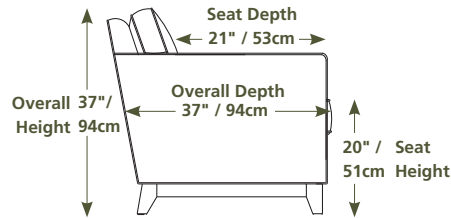

77409 / 70409 MAGUIRE

Over 100 leathers, fabrics and colours to choose from. Your choice...

Cosmopolitan

Cosmopolitan...
...*your style.*

Palliser® has the answer with a wide array of classic modern shapes that suit today's urban style to a T. With over 100 coverings to choose from, the look is custom, personal and truly unique.

89" / 226cm wide
01 sofa
inside arm to inside arm
= 69" / 175cm

66" / 168cm wide
03 loveseat
inside arm to inside arm
= 46" / 117cm

43" / 109cm wide
02 chair
inside arm to inside arm
= 23" / 58cm

23" x 23" x 17"
58cm x 58cm x 43cm
04 ottoman

43" x 59" x 37"
109cm x 150cm x 94cm
06 chaise
inside arm to inside arm
= 23" / 58cm

89" / 226cm wide
22 sofa bed 60"
inside arm to inside arm
= 69" / 175cm

89" x 59" x 37"
226cm x 150cm x 94cm
65 sofa chaise
inside arm to inside arm
= 69" / 175cm
• chaise cushion
interchangeable with
all seat cushions