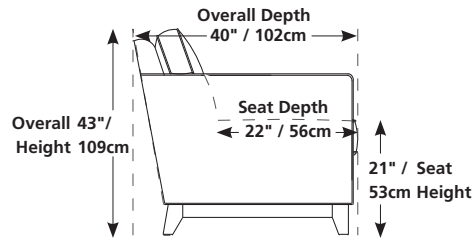

41920 / 46920 PACIFICO

Over 300 leathers and fabrics to choose from. Your choice...

Wallhugger – fully reclines with only 6" / 15cm wall clearance, allowing greater decorating flexibility and more efficient use of space.
 Single SKU overall depth in full recline = 68" / 173cm
 Configuration depths will vary

AVAILABLE WITH ALL SKUs
 (1, 2, 3, 4, 5, 6, 7, 8)

For SKU options, replace "R" with:
 E = power recline

Design • It • Yourself

37" x 68"
 94cm x 173cm
 1R – manual recliner

30" x 68"
 76cm x 173cm
 2R – manual LHF recliner

30" x 68"
 76cm x 173cm
 3R – manual RHF recliner

47" x 68"
 119cm x 173cm
 4R – manual loveseat armless recliner

42" x 68"
 107cm x 173cm
 5R – manual LHF recliner with RHF wedge arm

42" x 68"
 107cm x 173cm
 6R – manual RHF recliner with LHF wedge arm

72" x 69"
 183cm x 175cm
 5R/3R

97" x 68"
 246cm x 173cm
 1R/3R/3R

106" x 71"
 269cm x 180cm
 5R/7R/3R

127" x 68"
 323cm x 173cm
 1R/3R/3R/3R

141" x 75"
 358cm x 191cm
 5R/7R/7R/3R

120" x 68"
 305cm x 173cm
 1R/8R/8R/1R