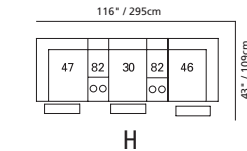

MOST POPULAR CONFIGURATIONS

NOTE: ALWAYS ASSEMBLE CONFIGURATIONS FROM RIGHT HAND FACING TO LEFT HAND FACING COMPONENTS