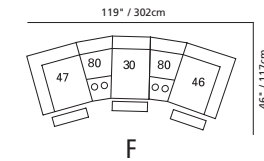

MOST POPULAR CONFIGURATIONS

NOTE: ALWAYS ASSEMBLE CONFIGURATIONS FROM RIGHT HAND FACING TO LEFT HAND FACING COMPONENTS