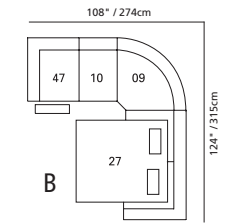

MOST POPULAR CONFIGURATIONS

NOTE: ALWAYS ASSEMBLE CONFIGURATIONS FROM RIGHT HAND FACING TO LEFT HAND FACING COMPONENTS