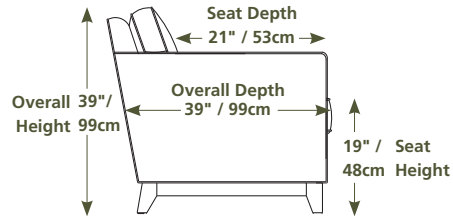

41056 / 46056 PICARD

Over 100 leathers, fabrics and colours to choose from. Your choice...

Wallhugger – fully reclines with only 2" / 5cm wall clearance, allowing greater decorating flexibility and more efficient use of space.

Forward extension to a maximum of 26" / 65cm.

Design • It • Yourself

88" / 224cm wide
51 sofa recliner
61 sofa power recliner
inside arm to inside arm
= 64" / 163cm

66" / 168cm wide
53 loveseat recliner
63 loveseat power recliner
inside arm to inside arm
= 42" / 107cm

42" / 107cm wide
31 power recliner
32 rocker recliner
33 swivel rocker recliner
35 wall hugger recliner
inside arm to inside arm
= 17" / 43cm

33" / 84cm wide
47 left arm facing recliner
67 left arm facing power recliner

33" / 84cm wide
46 right arm facing recliner
66 right arm facing power recliner

23" / 58cm wide
30 armless recliner
60 armless power recliner

23" / 58cm wide
10 armless chair

73" / 185cm wide
26 left arm facing
54" sofa bed

73" / 185cm wide
27 right arm facing
54" sofa bed

47" / 119cm wide
09 corner seat

82 straight console
13" x 36" x 36"
33cm x 91cm x 91cm
• storage under armpad
• 2 cup holders

80 home theater wedge
17" x 36" x 36"
43cm x 91cm x 91cm
• storage under armpad
• 2 cup holders

81 45° wedge
36" x 36" x 36"
91cm x 91cm x 91cm
• storage under armpad
• 2 cup holders

04 home theater ottoman
44" x 28" x 19"
112cm x 72cm x 48cm
• storage drawer