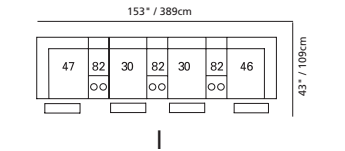

MOST POPULAR CONFIGURATIONS

NOTE: ALWAYS ASSEMBLE CONFIGURATIONS FROM RIGHT HAND FACING TO LEFT HAND FACING COMPONENTS