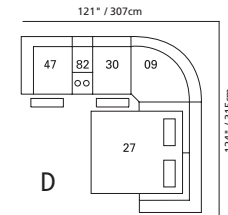

MOST POPULAR CONFIGURATIONS

NOTE: ALWAYS ASSEMBLE CONFIGURATIONS FROM RIGHT HAND FACING TO LEFT HAND FACING COMPONENTS