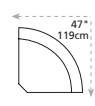

## Design • It • Yourself

88" / 224cm wide  
51 sofa recliner  
61 sofa power recliner  
inside arm to inside arm  
= 64" / 163cm

66" / 168cm wide  
53 loveseat recliner  
63 loveseat power recliner  
inside arm to inside arm  
= 42" / 107cm

42" / 107cm wide  
31 power recliner  
32 rocker recliner  
33 swivel rocker recliner  
35 wall hugger recliner  
inside arm to inside arm  
= 17" / 43cm

33" / 84cm wide  
47 left arm facing recliner  
67 left arm facing power recliner

33" / 84cm wide  
46 right arm facing recliner  
66 right arm facing power recliner

23" / 58cm wide  
30 armless recliner  
60 armless power recliner

23" / 58cm wide  
10 armless chair

73" / 185cm wide  
26 left arm facing  
54" sofa bed

73" / 185cm wide  
27 right arm facing  
54" sofa bed

47" / 119cm wide  
09 corner seat

82 straight console  
13" x 36" x 36"  
33cm x 91cm x 91cm  
• storage under armpad  
• 2 cup holders

80 home theater wedge  
17" x 36" x 36"  
43cm x 91cm x 91cm  
• storage under armpad  
• 2 cup holders