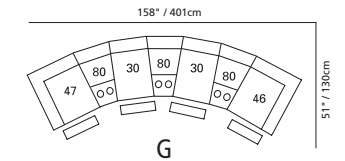

MOST POPULAR CONFIGURATIONS

NOTE: ALWAYS ASSEMBLE CONFIGURATIONS FROM RIGHT HAND FACING TO LEFT HAND FACING COMPONENTS