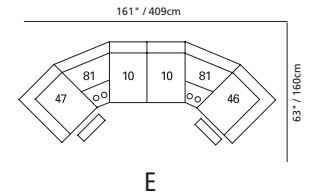

MOST POPULAR CONFIGURATIONS

NOTE: ALWAYS ASSEMBLE CONFIGURATIONS FROM RIGHT HAND FACING TO LEFT HAND FACING COMPONENTS