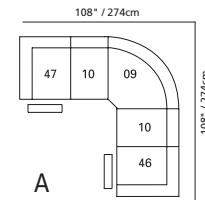

MOST POPULAR CONFIGURATIONS

NOTE: ALWAYS ASSEMBLE CONFIGURATIONS FROM RIGHT HAND FACING TO LEFT HAND FACING COMPONENTS