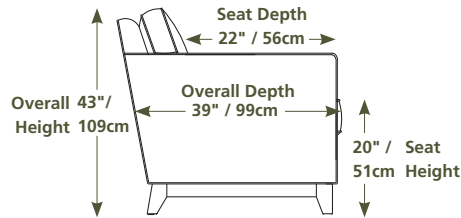

## Design • It • Yourself

**Wallhugger** – fully reclines with only 2" / 5cm wall clearance, allowing greater decorating flexibility and more efficient use of space.

Forward extension to a maximum of 26" / 65cm.

67" x 46"  
170cm x 117cm  
2 seat straight

73" x 48"  
185cm x 122cm  
2 seat curved

142" x 56"  
361cm x 142cm  
4 seat curved

120" x 46"  
305cm x 117cm  
4 seat straight with loveseat

11 end arms (pair)  
12 end arms with wireless transmitter (pair)  
14" x 35" x 25"  
36cm x 89cm x 64cm

23" / 58cm wide  
05 LHF operated armless  
06 RHF operated armless  
15 LHF operated armless, power  
16 LHF operated armless, power

37" x 46"  
94cm x 117cm  
single seat

97" x 46"  
246cm x 117cm  
3 seat straight

60" x 46"  
152cm x 117cm  
loveseat

108" x 51"  
274cm x 130cm  
3 seat curved

07 universal straight arms  
7" x 35" x 25"  
18cm x 89cm x 64cm

83" x 46"  
211cm x 117cm  
sofa (3 seat)

127" x 46"  
323cm x 117cm  
4 seat straight