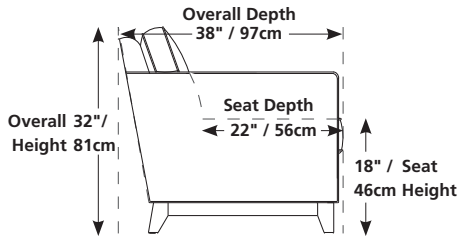

77399 / 70399 VENUS

Over 300 leathers and fabrics to choose from. Your choice...

Cosmopolitan

Cosmopolitan...
...your style.

Palliser® has the answer with a wide array of classic modern shapes that suit today's urban style to a T. With over 300 coverings to choose from, the look is custom, personal and truly unique.

84" / 213cm wide
01 sofa
inside arm to inside arm
= 64" / 163cm

58" / 147cm wide
95 chair 1/2
inside arm to inside arm
= 38" / 97cm

48" / 122cm wide
07 LHF loveseat

48" / 122cm wide
08 RHF loveseat

50" x 39" x 32"
127cm x 99cm x 81cm
19 RHF bumper

50" x 39" x 32"
127cm x 99cm x 81cm
20 LHF bumper

50" x 50" x 32"
127cm x 127cm x 81cm
09 corner curve

45" x 28" x 16"
114cm x 71cm x 41cm
04 ottoman