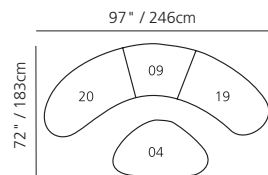

84" / 213cm wide
01 sofa
inside arm to inside arm
= 64" / 163cm

58" / 147cm wide
95 chair 1/2
inside arm to inside arm
= 38" / 97cm

48" / 122cm wide
07 LHF loveseat

48" / 122cm wide
08 RHF loveseat

50" x 39" x 32"
127cm x 99cm x 81cm
19 RHF bumper

50" x 39" x 32"
127cm x 99cm x 81cm
20 LHF bumper

50" x 50" x 32"
127cm x 127cm x 81cm
09 corner curve

45" x 28" x 16"
114cm x 71cm x 41cm
04 ottoman

Width x Depth x Height

Specifications are correct at time of printing and are subject to change without notice.