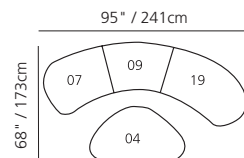

84" / 213cm wide
01 sofa
inside arm to inside arm
= 64" / 163cm

58" / 147cm wide
95 chair 1/2
inside arm to inside arm
= 38" / 97cm

48" / 122cm wide
07 LHF loveseat

48" / 122cm wide
08 RHF loveseat

50" x 39" x 32"
127cm x 99cm x 81cm
19 RHF bumper

50" x 39" x 32"
127cm x 99cm x 81cm
20 LHF bumper

50" x 50" x 32"
127cm x 127cm x 81cm
09 corner curve

45" x 28" x 16"
114cm x 71cm x 41cm
04 ottoman

Width x Depth x Height

Specifications are correct at time of printing and are subject to change without notice.