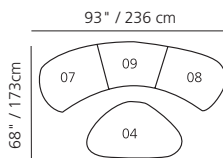

84" / 213cm wide
01 sofa
inside arm to inside arm
= 64" / 163cm

58" / 147cm wide
95 chair 1/2
inside arm to inside arm
= 38" / 97cm

48" / 122cm wide
07 LHF loveseat

48" / 122cm wide
08 RHF loveseat

50" x 39" x 32"
127cm x 99cm x 81cm
19 RHF bumper

50" x 39" x 32"
127cm x 99cm x 81cm
20 LHF bumper

50" x 50" x 32"
127cm x 127cm x 81cm
09 corner curve

45" x 28" x 16"
114cm x 71cm x 41cm
04 ottoman

Width x Depth x Height

Specifications are correct at time of printing and are subject to change without notice.