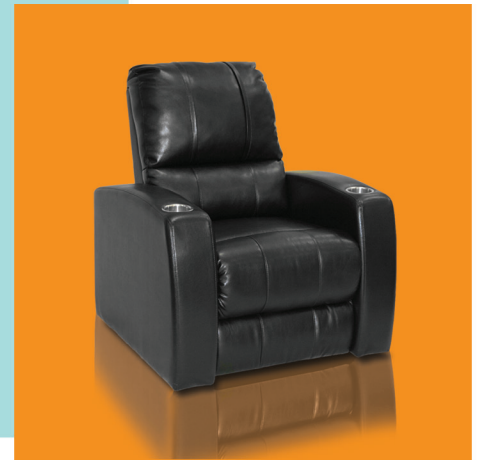

Home Theater Recliner

- Space saving fully reclining frame.
- Stainless Steel Cup Holders
- Optional interchangeable embroidered or photo panels. Looks and feels great with or without panel.
- XZipit panels are interchangeable with other XZipit products and can be changed in seconds.
- Available in leather match or synthetic leather.
- Licensed by the NFL, MLB, NHL, NBA and select Colleges.
- 37" x 40" x 43" (W x D x H)

Without Logo Panel

The XZipit HT Recliner combines contemporary design with the ultimate comfort from natural reclining positions with lumbar, leg and head support. The interchangeable XZipit panels enable you to customize your own embroidered or photograph panel.