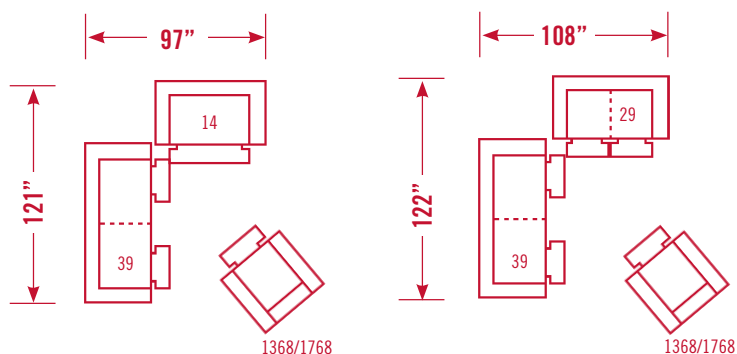

265-12 2-ARM FLEXBACK CHAISE
OVERALL DIMENSIONS W.45 D.66 H.41
SEAT DIMENSIONS W.20 D.49 H.23

265-14 SNUGLER RECLINER
OVERALL DIMENSIONS W.55 D.41 H.42
SEAT DIMENSIONS W.29 D.25 H.22

265-29 DOUBLE RECLINING LOVESEAT
OVERALL DIMENSIONS W.66 D.42 H.42
SEAT DIMENSIONS W.40 D.24 H.22

265-39 DOUBLE RECLINING SOFA
OVERALL DIMENSIONS W.80 D.42 H.42
SEAT DIMENSIONS W.55 D.24 H.22

265-49 DOUBLE RECLINING LOVESEAT W/ POWER OPTION
OVERALL DIMENSIONS W.80 D.42 H.42
SEAT DIMENSIONS W.55 D.24 H.22

POWER PLUS

265-59 DOUBLE RECLINING SOFA W/ POWER OPTION
OVERALL DIMENSIONS W.80 D.42 H.42
SEAT DIMENSIONS W.55 D.24 H.22

POWER PLUS

265-94 SNUGLER RECLINER W/ POWER OPTION
OVERALL DIMENSIONS W.55 D.41 H.42
SEAT DIMENSIONS W.29 D.25 H.22

POWER PLUS

1368 WALLSAVER RECLINER
1768 ROCKER RECLINER
OVERALL DIMENSIONS W.39 D.45 H.43
SEAT DIMENSIONS W.18 D.22 H.21

POPULAR CONFIGURATIONS

RECOMMENDED CORRELATES

COMFORTLANE