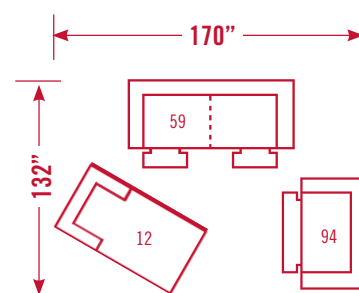

265-12 2-ARM FLEXBACK CHAISE
OVERALL DIMENSIONS W.45 D.66 H.41
SEAT DIMENSIONS W.20 D.49 H.23

265-14 SNUGLER RECLINER
OVERALL DIMENSIONS W.55 D.41 H.42
SEAT DIMENSIONS W.29 D.25 H.22

265-29 DOUBLE RECLINING LOVESEAT
OVERALL DIMENSIONS W.66 D.42 H.42
SEAT DIMENSIONS W.40 D.24 H.22

265-39 DOUBLE RECLINING SOFA
OVERALL DIMENSIONS W.80 D.42 H.42
SEAT DIMENSIONS W.55 D.24 H.22

265-49 DOUBLE RECLINING LOVESEAT W/ POWER OPTION
OVERALL DIMENSIONS W.80 D.42 H.42
SEAT DIMENSIONS W.55 D.24 H.22

POWER PLUS

265-59 DOUBLE RECLINING SOFA W/ POWER OPTION
OVERALL DIMENSIONS W.80 D.42 H.42
SEAT DIMENSIONS W.55 D.24 H.22

POWER PLUS

265-94 SNUGLER RECLINER W/ POWER OPTION
OVERALL DIMENSIONS W.55 D.41 H.42
SEAT DIMENSIONS W.29 D.25 H.22

POWER PLUS

1368 WALLSAVER RECLINER
1768 ROCKER RECLINER
OVERALL DIMENSIONS W.39 D.45 H.43
SEAT DIMENSIONS W.18 D.22 H.21

POPULAR CONFIGURATIONS

RECOMMENDED CORRELATES

COMFORTLANE