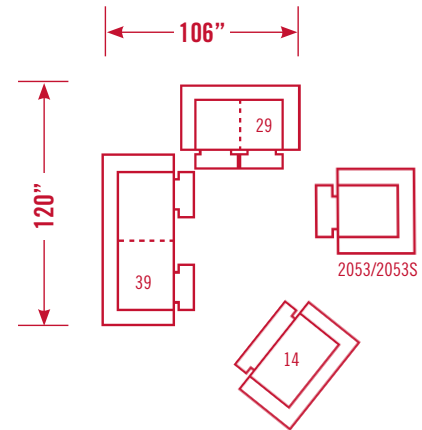

344 CAMERON

RECLINING FURNITURE

	344-14 SNUGLER RECLINER OVERALL DIMENSIONS W.54 D.39 H.41 SEAT DIMENSIONS W.31 D.22 H.21
	344-29 DOUBLE RECLINING LOVESEAT OVERALL DIMENSIONS W.66 D.40 H.42 SEAT DIMENSIONS W.43 D.21 H.21
	344-39 DOUBLE RECLINING SOFA OVERALL DIMENSIONS W.80 D.40 H.42 SEAT DIMENSIONS W.57 D.21 H.21
	2053 CORRELATE GLIDER RECLINER 2053S CORRELATE GLIDER RECLINER W/ SWIVEL OVERALL DIMENSIONS W.40 D.41 H.42 SEAT DIMENSIONS W.21 D.23 H.20

POPULAR CONFIGURATION

RECOMMENDED CORRELATES