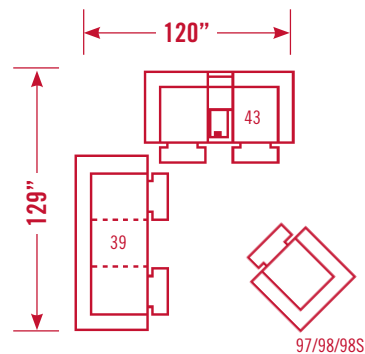

228 OVATION

RECLINING FURNITURE

	<p>228-04 WEDGE OVERALL DIMENSIONS W.50 D.39 H.41 SEAT DIMENSIONS W.50 D.24 H.23</p>
	<p>228-35 QUEEN SIZE SLEEPER SOFA OVERALL DIMENSIONS W.90 D.40 H.41 SEAT DIMENSIONS W.67 D.22 H.23</p>
	<p>228-39 DOUBLE RECLINING SOFA OVERALL DIMENSIONS W.89 D.40 H.41 SEAT DIMENSIONS W.65 D.22 H.23</p>
	<p>228-43 DOUBLE RECLINING CONSOLE SOFA OVERALL DIMENSIONS W.80 D.40 H.41 SEAT DIMENSIONS W.55 D.22 H.23</p>
	<p>228-97 MATCHING WALLSAVER RECLINER OVERALL DIMENSIONS W.41 D.38 H.40 SEAT DIMENSIONS W.19 D.21 H.22</p>
	<p>228-98/98S MATCHING ROCKER RECLINER / ROCKER RECLINER W/SWIVEL OVERALL DIMENSIONS W.41 D.38 H.40 SEAT DIMENSIONS W.19 D.21 H.22</p>

POPULAR CONFIGURATIONS

RECOMMENDED CORRELATES

228-97/98/98S OVATION
 MATCHING WALLSAVER / ROCKER
 / ROCKER W/SWIVEL RECLINER

11950 SHOWTIME
 OCCASIONAL TABLES

11944 ARLINGTON
 OCCASIONAL TABLES

The Royal Zero Gravity is a mechanism which is found
 in the following skus:
 228-98,98S