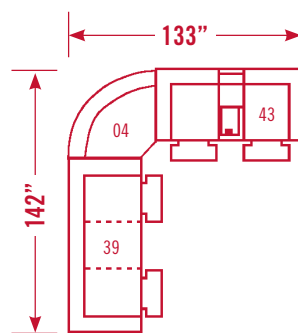

228 OVATION

RECLINING FURNITURE

	<p>228-04 WEDGE OVERALL DIMENSIONS W.50 D.39 H.41 SEAT DIMENSIONS W.50 D.24 H.23</p>
	<p>228-35 QUEEN SIZE SLEEPER SOFA OVERALL DIMENSIONS W.90 D.40 H.41 SEAT DIMENSIONS W.67 D.22 H.23</p>
	<p>228-39 DOUBLE RECLINING SOFA OVERALL DIMENSIONS W.89 D.40 H.41 SEAT DIMENSIONS W.65 D.22 H.23</p>
	<p>228-43 DOUBLE RECLINING CONSOLE SOFA OVERALL DIMENSIONS W.80 D.40 H.41 SEAT DIMENSIONS W.55 D.22 H.23</p>
	<p>228-97 MATCHING WALLSAVER RECLINER OVERALL DIMENSIONS W.41 D.38 H.40 SEAT DIMENSIONS W.19 D.21 H.22</p>
	<p>228-98/98S MATCHING ROCKER RECLINER / ROCKER RECLINER W/SWIVEL OVERALL DIMENSIONS W.41 D.38 H.40 SEAT DIMENSIONS W.19 D.21 H.22</p>

POPULAR CONFIGURATIONS

RECOMMENDED CORRELATES

228-97/98/98S OVATION
 MATCHING WALLSAVER / ROCKER
 / ROCKER W/SWIVEL RECLINER

11950 SHOWTIME
 OCCASIONAL TABLES

11944 ARLINGTON
 OCCASIONAL TABLES

The Royal Zero Gravity is a mechanism which is found
 in the following skus:
 228-98,98S