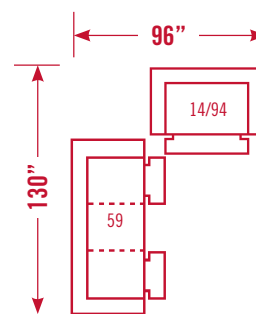

214 SUMMERLIN

RECLINING FURNITURE

	214-14 SNUGLER RECLINER OVERALL DIMENSIONS W.55 D.41 H.42 SEAT DIMENSIONS W.33 D.22 H.20
	214-29 DOUBLE RECLINING LOVESEAT OVERALL DIMENSIONS W.66 D.41 H.42 SEAT DIMENSIONS W.43 D.22 H.20
	214-39 DOUBLE RECLINING SOFA OVERALL DIMENSIONS W.89 D.41 H.42 SEAT DIMENSIONS W.66 D.22 H.20
	214-49 DOUBLE LOVESEAT (POWER RECLINE) Overall Dimensions: W.66 D.41 H.42 Seat Dimensions: W.43 D.22 H.20
	214-59 DOUBLE RECLINING SOFA (POWER RECLINE) Overall Dimensions: W.89 D.41 H.42 Seat Dimensions: W.66 D.22 H.20
	214-94 SNUGLER RECLINER (POWER RECLINE) Overall Dimensions: W.55 D.41 H.42 Seat Dimensions: W.33 D.22 H.20
	214-95 MATCHING GLIDER ROCKER RECLINER OVERALL DIMENSIONS W.42 D.40 H.42 SEAT DIMENSIONS W.21 D.22 H.19
	214-95S MATCHING GLIDER ROCKER RECLINER W/ SWIVEL OVERALL DIMENSIONS W.42 D.40 H.42 SEAT DIMENSIONS W.21 D.22 H.19

POPULAR CONFIGURATIONS