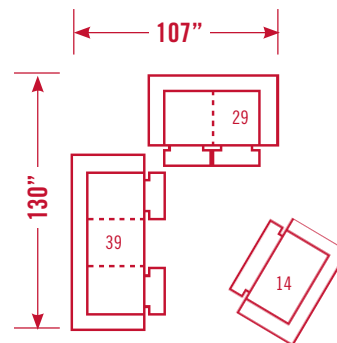

214 SUMMERLIN

RECLINING FURNITURE

	214-14 SNUGLER RECLINER OVERALL DIMENSIONS W.55 D.41 H.42 SEAT DIMENSIONS W.33 D.22 H.20
	214-29 DOUBLE RECLINING LOVESEAT OVERALL DIMENSIONS W.66 D.41 H.42 SEAT DIMENSIONS W.43 D.22 H.20
	214-39 DOUBLE RECLINING SOFA OVERALL DIMENSIONS W.89 D.41 H.42 SEAT DIMENSIONS W.66 D.22 H.20
	214-49 DOUBLE LOVESEAT (POWER RECLINE) Overall Dimensions: W.66 D.41 H.42 Seat Dimensions: W.43 D.22 H.20
	214-59 DOUBLE RECLINING SOFA (POWER RECLINE) Overall Dimensions: W.89 D.41 H.42 Seat Dimensions: W.66 D.22 H.20
	214-94 SNUGLER RECLINER (POWER RECLINE) Overall Dimensions: W.55 D.41 H.42 Seat Dimensions: W.33 D.22 H.20
	214-95 MATCHING GLIDER ROCKER RECLINER OVERALL DIMENSIONS W.42 D.40 H.42 SEAT DIMENSIONS W.21 D.22 H.19
	214-95S MATCHING GLIDER ROCKER RECLINER W/ SWIVEL OVERALL DIMENSIONS W.42 D.40 H.42 SEAT DIMENSIONS W.21 D.22 H.19

POPULAR CONFIGURATIONS

RECOMMENDED CORRELATES