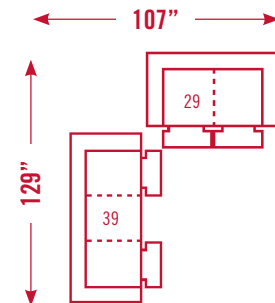

# 249 TALON

RECLINING FURNITURE

	<b>249-04 WEDGE</b> OVERALL DIMENSIONS W.50 D.36 H.43 SEAT DIMENSIONS W.50 D.24 H.21
	<b>249-29 DOUBLE RECLINING LOVESEAT</b> OVERALL DIMENSIONS W.66 D.41 H.43 SEAT DIMENSIONS W.42 D.23 H.21
	<b>249-35 QUEEN SIZE SLEEP SOFA</b> OVERALL DIMENSIONS W.88 D.41 H.43 SEAT DIMENSIONS W.63 D.23 H.22
	<b>249-39 DOUBLE RECLINING SOFA</b> OVERALL DIMENSIONS W.88 D.41 H.43 SEAT DIMENSIONS W.63 D.23 H.22
	<b>249-43 DOUBLE RECLINING CONSOLE SOFA</b> OVERALL DIMENSIONS W.78 D.41 H.43 SEAT DIMENSIONS W.54 D.23 H.22
	<b>249-46 DOUBLE RECLINING 2-ARM TABLE SOFA</b> OVERALL DIMENSIONS W.88 D.41 H.43 SEAT DIMENSIONS W.64 D.23 H.22
	<b>249-97 MATCHING WALLSAVER RECLINER</b> OVERALL DIMENSIONS W.40 D.37 H.43 SEAT DIMENSIONS W.19 D.20 H.22
	<b>249-98/98S MATCHING ROCKER RECLINER / ROCKER RECLINER W/SWIVEL</b> OVERALL DIMENSIONS W.40 D.37 H.43 SEAT DIMENSIONS W.19 D.20 H.22

## RECOMMENDED CORRELATES

**249-97/98/98S TALON**  
MATCHING WALLSAVER / ROCKER /  
ROCKER W/SWIVEL RECLINER

**11921 MERIDIEN**  
OCCASIONAL TABLES

**11944 ARLINGTON**  
OCCASIONAL TABLES

The Royal Zero Gravity is a mechanism which is found  
in the following skus:  
249-98,98S