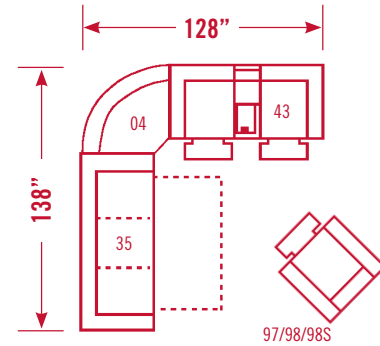

249 TALON

RECLINING FURNITURE

	249-04 WEDGE OVERALL DIMENSIONS W.50 D.36 H.43 SEAT DIMENSIONS W.50 D.24 H.21
	249-29 DOUBLE RECLINING LOVESEAT OVERALL DIMENSIONS W.66 D.41 H.43 SEAT DIMENSIONS W.42 D.23 H.21
	249-35 QUEEN SIZE SLEEP SOFA OVERALL DIMENSIONS W.88 D.41 H.43 SEAT DIMENSIONS W.63 D.23 H.22
	249-39 DOUBLE RECLINING SOFA OVERALL DIMENSIONS W.88 D.41 H.43 SEAT DIMENSIONS W.63 D.23 H.22
	249-43 DOUBLE RECLINING CONSOLE SOFA OVERALL DIMENSIONS W.78 D.41 H.43 SEAT DIMENSIONS W.54 D.23 H.22
	249-46 DOUBLE RECLINING 2-ARM TABLE SOFA OVERALL DIMENSIONS W.88 D.41 H.43 SEAT DIMENSIONS W.64 D.23 H.22
	249-97 MATCHING WALLSAVER RECLINER OVERALL DIMENSIONS W.40 D.37 H.43 SEAT DIMENSIONS W.19 D.20 H.22
	249-98/98S MATCHING ROCKER RECLINER / ROCKER RECLINER W/SWIVEL OVERALL DIMENSIONS W.40 D.37 H.43 SEAT DIMENSIONS W.19 D.20 H.22

POPULAR CONFIGURATIONS

RECOMMENDED CORRELATES

The Royal Zero Gravity is a mechanism which is found
in the following skus:
249-98,98S

COMFORTLANE